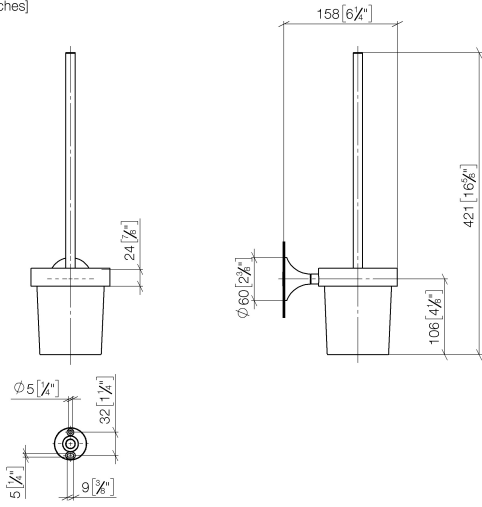

83 900 809

- crystal glass brush holder, matte
- brush, matte black
- width 110mm
- height 421 mm
- 158mm projection

	Dark Chrome	83 900 809-19
	Chrome	83 900 809-00
	Brushed Platinum	83 900 809-06
	Platinum	83 900 809-08
	Brushed Durabross (23kt Gold)	83 900 809-28
	Brushed Bronze	83 900 809-42
	Brushed Champagne (22kt Gold)	83 900 809-46
	Champagne (22kt Gold)	83 900 809-47
	Brushed Dark Platinum	83 900 809-99

83 900 809

mm [inches]

83 900 809

Parts for other  
finishes can be found  
here: [Chrome](#)

83 900 809

## Spare parts list