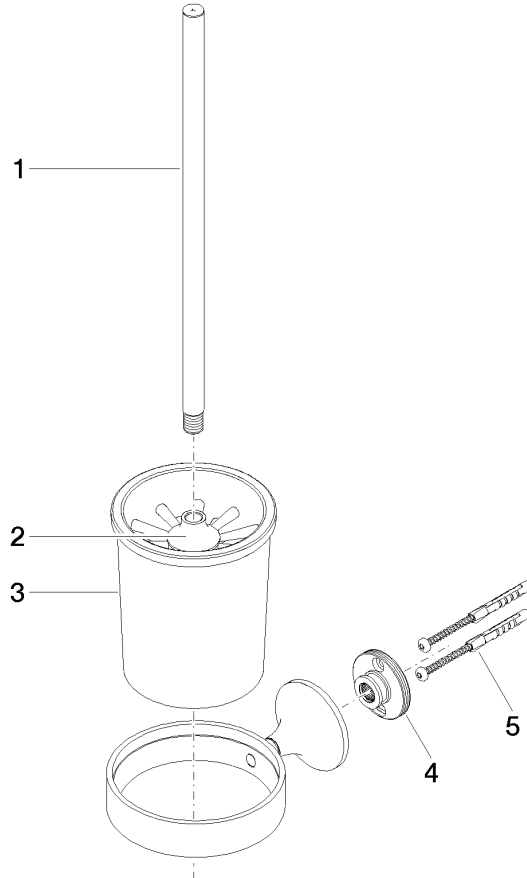

83 900 809

- crystal glass brush holder, matte
- brush, matte black
- width 110mm
- height 421 mm
- 158mm projection

	Dark Chrome	83 900 809-19
	Chrome	83 900 809-00
	Brushed Platinum	83 900 809-06
	Platinum	83 900 809-08
	Brushed Durabross (23kt Gold)	83 900 809-28
	Brushed Bronze	83 900 809-42
	Brushed Champagne (22kt Gold)	83 900 809-46
	Champagne (22kt Gold)	83 900 809-47
	Brushed Dark Platinum	83 900 809-99

83 900 809

mm [inches]

83 900 809

Parts for other  
finishes can be found  
here: [Chrome](#)

83 900 809

## Spare parts list