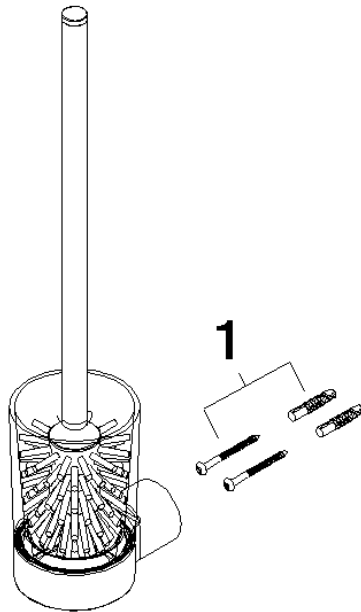

Toilet brush set wall model - Chrome

83 900 832

- crystal glass brush holder, matte
- brush, matte black
- width 80mm
- height 430 mm
- 111mm projection

 Chrome

83 900 832-00

 Soft Black

83 900 832-69

Toilet brush set wall model - Chrome

83 900 832

mm [inches]

Toilet brush set wall model - Chrome

83 900 832

Parts for other
finishes can be found
here: [Soft Black](#)

Spare parts list

No.	Item Number	Name	Quantity used	Delivery time
1	05 30 31 025 00 90	fixing set	1	2