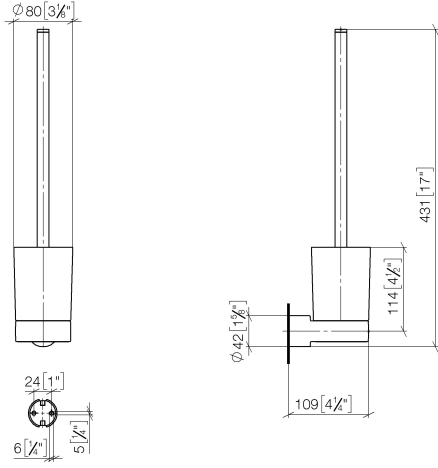

Toilet brush set wall model - Soft Black

83 900 832

- crystal glass brush holder, matte
- brush, matte black
- width 80mm
- height 430 mm
- 111mm projection

	Soft Black	83 900 832-69
	Chrome	83 900 832-00

Toilet brush set wall model - Soft Black

83 900 832

mm [inches]

Toilet brush set wall model - Soft Black

83 900 832

Product version from 1/1/2023

Parts for other
finishes can be found
here: [Chrome](#)

Toilet brush set wall model - Soft Black

83 900 832

Spare parts list

Product version from 1/1/2023

No.	Item Number	Name	Quantity used	Delivery time
	05 30 31 025 00 90	fixing set	1	2