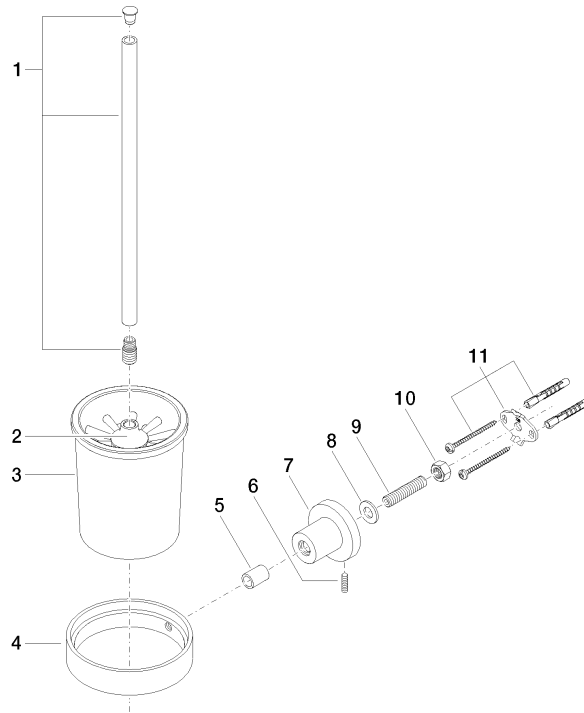

83 900 892

- crystal glass brush holder, matte
- brush, matte black
- width 110mm
- height 415 mm
- 180mm projection

	Dark Chrome	83 900 892-19
	Chrome	83 900 892-00
	Brushed Platinum	83 900 892-06
	Platinum	83 900 892-08
	Brushed Durabronze (23kt Gold)	83 900 892-28
	Matte Black	83 900 892-33
	Brushed Bronze	83 900 892-42
	Brushed Champagne (22kt Gold)	83 900 892-46
	Champagne (22kt Gold)	83 900 892-47
	Brushed Chrome	83 900 892-93
	Brushed Dark Platinum	83 900 892-99

83 900 892

mm [inches]

83 900 892

Parts for other
finishes can be found
here: [Chrome](#)

83 900 892

Spare parts list