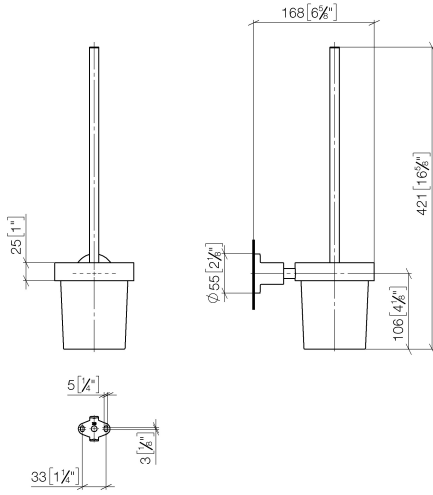

83 900 892

- crystal glass brush holder, matte
- brush, matte black
- width 110mm
- height 415 mm
- 180mm projection

	Dark Chrome	83 900 892-19
	Chrome	83 900 892-00
	Brushed Platinum	83 900 892-06
	Platinum	83 900 892-08
	Brushed Durabronze (23kt Gold)	83 900 892-28
	Matte Black	83 900 892-33
	Brushed Bronze	83 900 892-42
	Brushed Champagne (22kt Gold)	83 900 892-46
	Champagne (22kt Gold)	83 900 892-47
	Brushed Chrome	83 900 892-93
	Brushed Dark Platinum	83 900 892-99

83 900 892

mm [inches]

83 900 892

Parts for other
finishes can be found
here: [Chrome](#)

83 900 892

Spare parts list