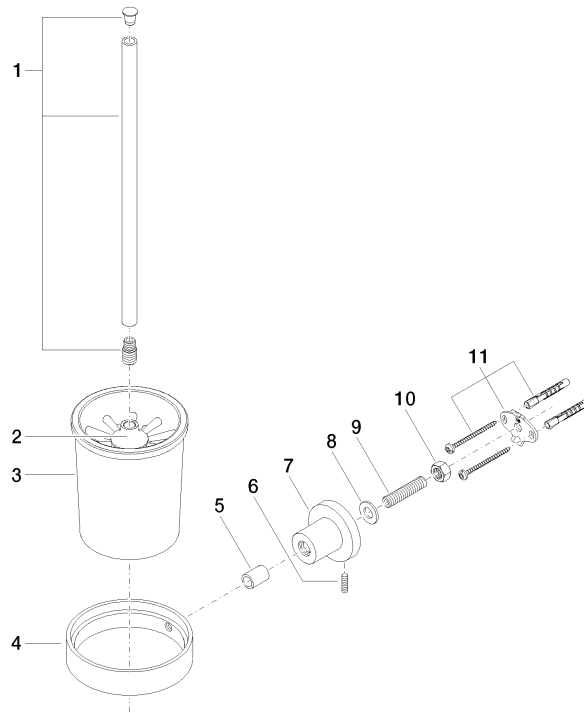

83 900 892

- crystal glass brush holder, matte
- brush, matte black
- width 110mm
- height 415 mm
- 180mm projection

	Brushed Durabronz (23kt Gold)	83 900 892-28
	Chrome	83 900 892-00
	Brushed Platinum	83 900 892-06
	Platinum	83 900 892-08
	Dark Chrome	83 900 892-19
	Matte Black	83 900 892-33
	Brushed Bronze	83 900 892-42
	Brushed Champagne (22kt Gold)	83 900 892-46
	Champagne (22kt Gold)	83 900 892-47
	Brushed Chrome	83 900 892-93
	Brushed Dark Platinum	83 900 892-99

83 900 892

mm [inches]

83 900 892

**Product version from 4/1/2024**

Parts for other finishes can be found here: [Chrome](#)

TARA Toilet brush set wall model - Brushed Durabronz (23kt Gold)

TARA

83 900 892

**Spare parts list**

**Product version from 4/1/2024**

No.	Item Number	Name	Quantity used	Delivery time
	90 20 97 507 00-28	handle	11	20