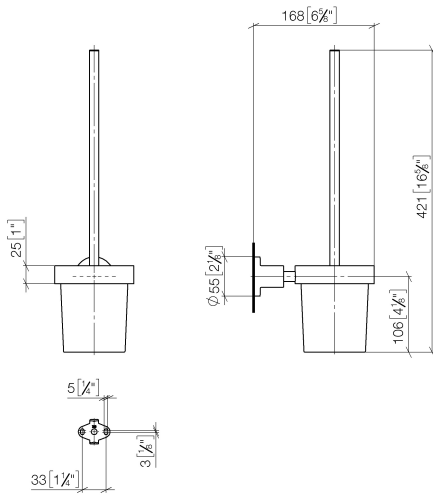

83 900 892

- crystal glass brush holder, matte
- brush, matte black
- width 110mm
- height 415 mm
- 180mm projection

	Brushed Durabronz (23kt Gold)	83 900 892-28
	Chrome	83 900 892-00
	Brushed Platinum	83 900 892-06
	Platinum	83 900 892-08
	Dark Chrome	83 900 892-19
	Matte Black	83 900 892-33
	Brushed Bronze	83 900 892-42
	Brushed Champagne (22kt Gold)	83 900 892-46
	Champagne (22kt Gold)	83 900 892-47
	Brushed Chrome	83 900 892-93
	Brushed Dark Platinum	83 900 892-99

83 900 892

mm [inches]

83 900 892

**Product version from 4/1/2024**

Parts for other finishes can be found here: [Chrome](#)

TARA Toilet brush set wall model - Brushed Durabronz (23kt Gold)

TARA

83 900 892

**Spare parts list**

**Product version from 4/1/2024**

No.	Item Number	Name	Quantity used	Delivery time
	90 20 97 507 00-28	handle	11	20