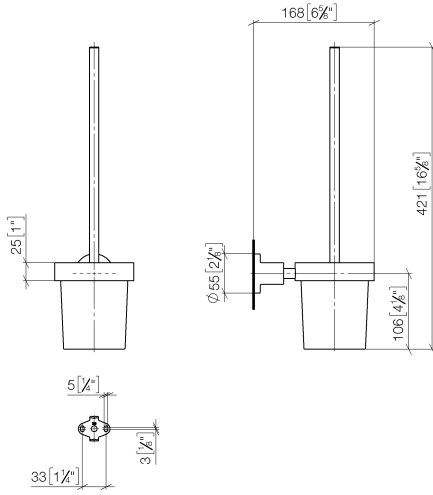

83 900 892

- crystal glass brush holder, matte
- brush, matte black
- width 110mm
- height 415 mm
- 180mm projection

	Brushed Bronze	83 900 892-42
	Chrome	83 900 892-00
	Brushed Platinum	83 900 892-06
	Platinum	83 900 892-08
	Dark Chrome	83 900 892-19
	Brushed Durabronze (23kt Gold)	83 900 892-28
	Matte Black	83 900 892-33
	Brushed Champagne (22kt Gold)	83 900 892-46
	Champagne (22kt Gold)	83 900 892-47
	Brushed Chrome	83 900 892-93
	Brushed Dark Platinum	83 900 892-99

83 900 892

mm [inches]

83 900 892

**Product version from 4/1/2024**

Parts for other finishes can be found here: [Chrome](#)

83 900 892

### Spare parts list

#### Product version from 4/1/2024

No.	Item Number	Name	Quantity used	Delivery time
	90 20 97 507 00-42	handle	11	30