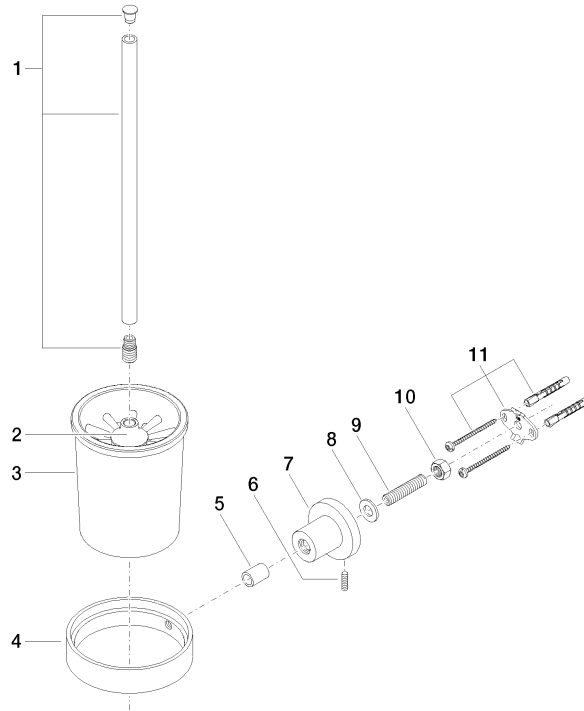

83 900 892

- crystal glass brush holder, matte
- brush, matte black
- width 110mm
- height 415 mm
- 180mm projection

	Brushed Bronze	83 900 892-42
	Chrome	83 900 892-00
	Brushed Platinum	83 900 892-06
	Platinum	83 900 892-08
	Dark Chrome	83 900 892-19
	Brushed Durabronze (23kt Gold)	83 900 892-28
	Matte Black	83 900 892-33
	Brushed Champagne (22kt Gold)	83 900 892-46
	Champagne (22kt Gold)	83 900 892-47
	Brushed Chrome	83 900 892-93
	Brushed Dark Platinum	83 900 892-99

83 900 892

mm [inches]

83 900 892

**Product version from 4/1/2024**

Parts for other finishes can be found here: [Chrome](#)

83 900 892

### Spare parts list

#### Product version from 4/1/2024

No.	Item Number	Name	Quantity used	Delivery time
	90 20 97 507 00-42	handle	11	30