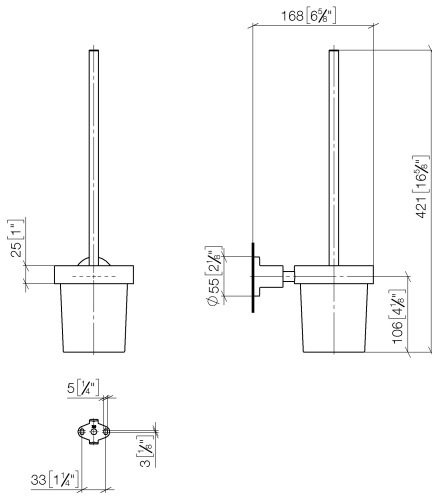

83 900 892 Product version from 4/1/2024

- crystal glass brush holder, matte
- brush, matte black
- width 110mm
- height 415 mm
- 180mm projection

	Brushed Champagne (22kt Gold)	83 900 892-46
	Chrome	83 900 892-00
	Brushed Platinum	83 900 892-06
	Platinum	83 900 892-08
	Dark Chrome	83 900 892-19
	Brushed Durabronze (23kt Gold)	83 900 892-28
	Matte Black	83 900 892-33
	Brushed Bronze	83 900 892-42
	Champagne (22kt Gold)	83 900 892-47
	Brushed Chrome	83 900 892-93
	Brushed Dark Platinum	83 900 892-99

83 900 892 Product version from 4/1/2024

mm [inches]

83 900 892 Product version from 4/1/2024

Parts for other finishes can be found here: [Chrome](#)

Spare parts list

No.	Item Number	Name	Quantity used	Delivery time
1	90 20 97 507 00-46	handle	1	30
2	90 18 50 601 00 90	brush	1	2
3	90 90 04 008 00 82	glass	1	2
4	08 17 20 634-46	holder	1	30
5	08 17 20 624-46	holder	1	30
6	04 31 11 113 00 90	pin	1	2
7	08 17 89 505-46	holder	1	30
8	09 30 11 046 90	disc	1	2
9	08 18 50 586 90	screw	1	2
10	09 23 10 026 90	nut	1	2
11	05 17 20 739 00 90	fixing set	1	2