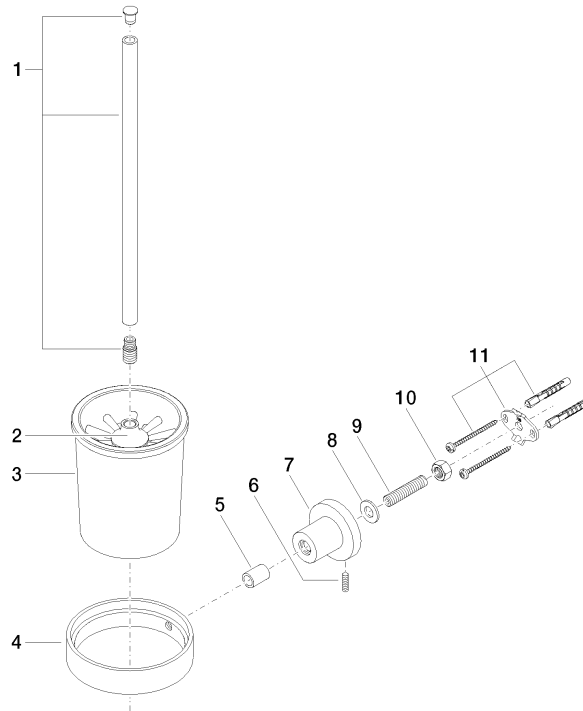

83 900 892 Product version from 4/1/2024

- crystal glass brush holder, matte
- brush, matte black
- width 110mm
- height 415 mm
- 180mm projection

	Brushed Champagne (22kt Gold)	83 900 892-46
	Chrome	83 900 892-00
	Brushed Platinum	83 900 892-06
	Platinum	83 900 892-08
	Dark Chrome	83 900 892-19
	Brushed Durabronze (23kt Gold)	83 900 892-28
	Matte Black	83 900 892-33
	Brushed Bronze	83 900 892-42
	Champagne (22kt Gold)	83 900 892-47
	Brushed Chrome	83 900 892-93
	Brushed Dark Platinum	83 900 892-99

83 900 892 Product version from 4/1/2024

mm [inches]

83 900 892 Product version from 4/1/2024

Parts for other finishes can be found here: [Chrome](#)

Spare parts list

No.	Item Number	Name	Quantity used	Delivery time
1	90 20 97 507 00-46	handle	1	30
2	90 18 50 601 00 90	brush	1	2
3	90 90 04 008 00 82	glass	1	2
4	08 17 20 634-46	holder	1	30
5	08 17 20 624-46	holder	1	30
6	04 31 11 113 00 90	pin	1	2
7	08 17 89 505-46	holder	1	30
8	09 30 11 046 90	disc	1	2
9	08 18 50 586 90	screw	1	2
10	09 23 10 026 90	nut	1	2
11	05 17 20 739 00 90	fixing set	1	2