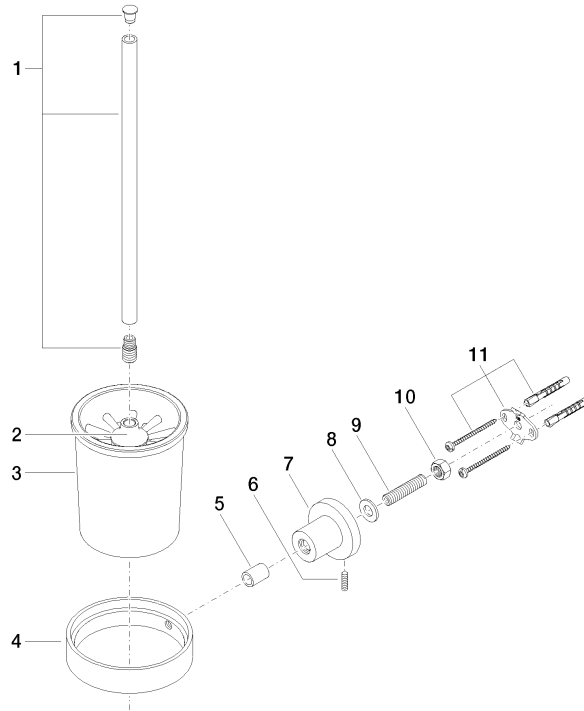

83 900 892

- crystal glass brush holder, matte
- brush, matte black
- width 110mm
- height 415 mm
- 180mm projection

	Champagne (22kt Gold)	83 900 892-47
	Chrome	83 900 892-00
	Brushed Platinum	83 900 892-06
	Platinum	83 900 892-08
	Dark Chrome	83 900 892-19
	Brushed Durabronze (23kt Gold)	83 900 892-28
	Matte Black	83 900 892-33
	Brushed Bronze	83 900 892-42
	Brushed Champagne (22kt Gold)	83 900 892-46
	Brushed Chrome	83 900 892-93
	Brushed Dark Platinum	83 900 892-99

83 900 892

mm [inches]

83 900 892

Product version from 4/1/2024

Parts for other finishes can be found here: [Chrome](#)

TARA Toilet brush set wall model - Champagne (22kt Gold)

TARA

83 900 892

Spare parts list

Product version from 4/1/2024

No.	Item Number	Name	Quantity used	Delivery time
	90 20 97 507 00-47	handle	11	60