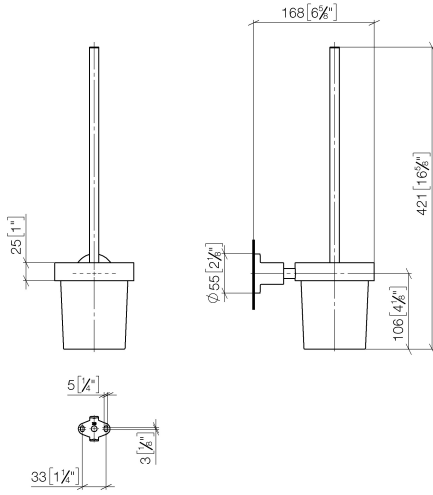

83 900 892

- crystal glass brush holder, matte
- brush, matte black
- width 110mm
- height 415 mm
- 180mm projection

	Champagne (22kt Gold)	83 900 892-47
	Chrome	83 900 892-00
	Brushed Platinum	83 900 892-06
	Platinum	83 900 892-08
	Dark Chrome	83 900 892-19
	Brushed Durabronze (23kt Gold)	83 900 892-28
	Matte Black	83 900 892-33
	Brushed Bronze	83 900 892-42
	Brushed Champagne (22kt Gold)	83 900 892-46
	Brushed Chrome	83 900 892-93
	Brushed Dark Platinum	83 900 892-99

83 900 892

mm [inches]

83 900 892

Product version from 4/1/2024

Parts for other finishes can be found here: [Chrome](#)

TARA Toilet brush set wall model - Champagne (22kt Gold)

TARA

83 900 892

Spare parts list

Product version from 4/1/2024

No.	Item Number	Name	Quantity used	Delivery time
	90 20 97 507 00-47	handle	11	60