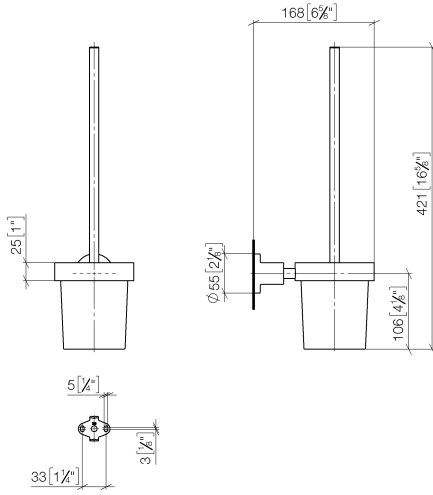

83 900 892

- crystal glass brush holder, matte
- brush, matte black
- width 110mm
- height 415 mm
- 180mm projection

	Brushed Chrome	83 900 892-93
	Chrome	83 900 892-00
	Brushed Platinum	83 900 892-06
	Platinum	83 900 892-08
	Dark Chrome	83 900 892-19
	Brushed Durabronze (23kt Gold)	83 900 892-28
	Matte Black	83 900 892-33
	Brushed Bronze	83 900 892-42
	Brushed Champagne (22kt Gold)	83 900 892-46
	Champagne (22kt Gold)	83 900 892-47
	Brushed Dark Platinum	83 900 892-99

83 900 892

mm [inches]

83 900 892

Product version from 4/1/2024

Parts for other finishes can be found here: [Chrome](#)

TARA Toilet brush set wall model - Brushed Chrome

TARA

83 900 892

Spare parts list

Product version from 4/1/2024

No.	Item Number	Name	Quantity used	Delivery time
	90 20 97 507 00-93	handle	11	20