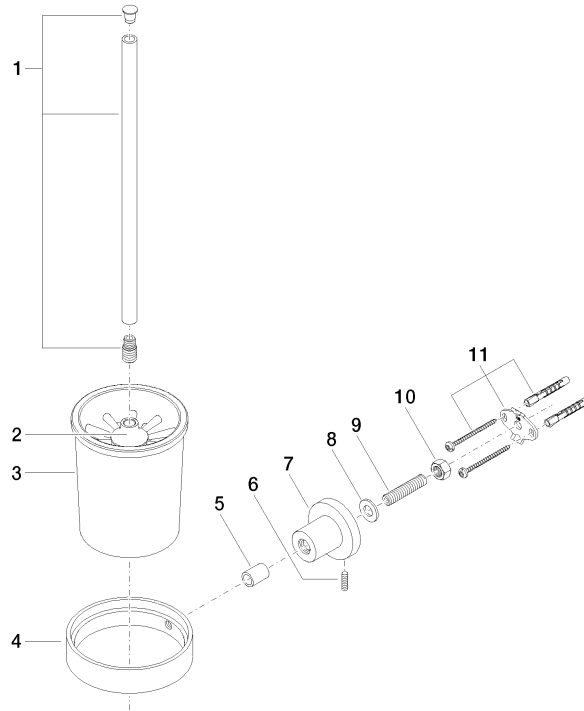

83 900 892

- crystal glass brush holder, matte
- brush, matte black
- width 110mm
- height 415 mm
- 180mm projection

	Brushed Chrome	83 900 892-93
	Chrome	83 900 892-00
	Brushed Platinum	83 900 892-06
	Platinum	83 900 892-08
	Dark Chrome	83 900 892-19
	Brushed Durabronze (23kt Gold)	83 900 892-28
	Matte Black	83 900 892-33
	Brushed Bronze	83 900 892-42
	Brushed Champagne (22kt Gold)	83 900 892-46
	Champagne (22kt Gold)	83 900 892-47
	Brushed Dark Platinum	83 900 892-99

83 900 892

mm [inches]

83 900 892

Product version from 4/1/2024

Parts for other finishes can be found here: [Chrome](#)

TARA Toilet brush set wall model - Brushed Chrome

TARA

83 900 892

Spare parts list

Product version from 4/1/2024

No.	Item Number	Name	Quantity used	Delivery time
	90 20 97 507 00-93	handle	11	20