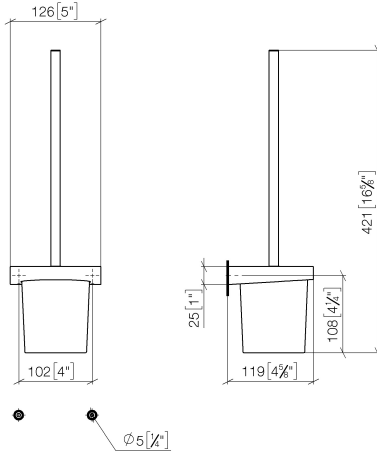

83 900 970

- crystal glass
- brush, matte black
- width 126mm
- height 415 mm
- 120mm projection

Fits: CL.1, LISSÉ, META

	Chrome	83 900 970-00
	Brushed Platinum	83 900 970-06
	Dark Chrome	83 900 970-19
	Light Gold	83 900 970-26
	Brushed Light Gold	83 900 970-27
	Brushed Durabronze (23kt Gold)	83 900 970-28
	Matte Black	83 900 970-33
	Brushed Bronze	83 900 970-42
	Brushed Champagne (22kt Gold)	83 900 970-46
	Champagne (22kt Gold)	83 900 970-47
	Brushed Chrome	83 900 970-93
	Brushed Dark Platinum	83 900 970-99

83 900 970

mm [inches]

83 900 970

Parts for other finishes can be found here: Brushed Platinum

Spare parts list

No.	Item Number	Name	Quantity used	Delivery time
1	90 20 97 507 00-00	handle	1	10
2	90 18 50 601 00 90	brush	1	2
3	90 90 04 008 00 82	glass	1	2
4	08 17 97 506-00	holder	1	10
5	90 31 11 030 00 90	pin	2	2
6	05 17 20 726 02 90	fixing set	1	2
7	08 17 20 726 90	holder	2	2