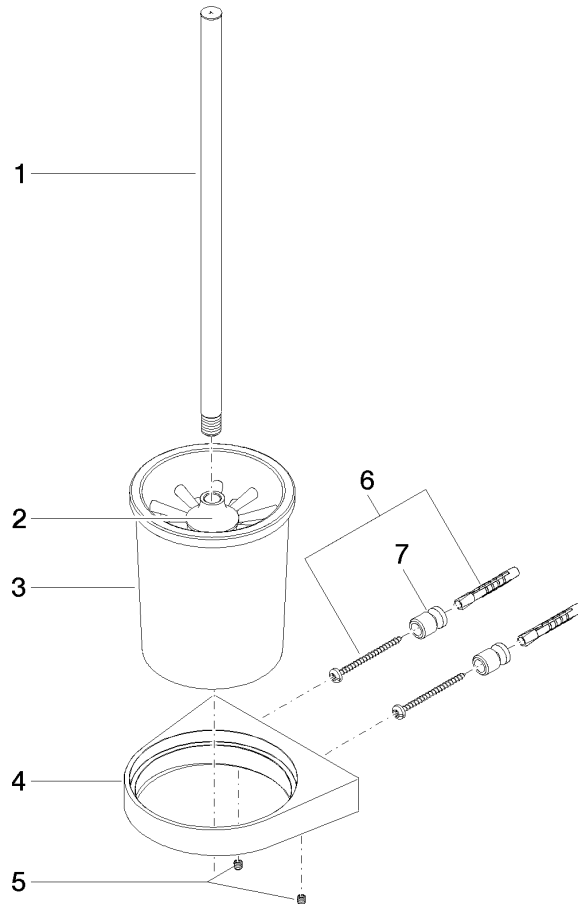

83 900 970

- crystal glass
- brush, matte black
- width 126mm
- height 415 mm
- 120mm projection

Fits: CL.1, LISSÉ, META

	Chrome	83 900 970-00
	Brushed Platinum	83 900 970-06
	Dark Chrome	83 900 970-19
	Light Gold	83 900 970-26
	Brushed Light Gold	83 900 970-27
	Brushed Durabronze (23kt Gold)	83 900 970-28
	Matte Black	83 900 970-33
	Brushed Bronze	83 900 970-42
	Brushed Champagne (22kt Gold)	83 900 970-46
	Champagne (22kt Gold)	83 900 970-47
	Brushed Chrome	83 900 970-93
	Brushed Dark Platinum	83 900 970-99

83 900 970

mm [inches]

83 900 970

Parts for other finishes can be found here: Brushed Platinum

Spare parts list

No.	Item Number	Name	Quantity used	Delivery time
1	90 20 97 507 00-00	handle	1	10
2	90 18 50 601 00 90	brush	1	2
3	90 90 04 008 00 82	glass	1	2
4	08 17 97 506-00	holder	1	10
5	90 31 11 030 00 90	pin	2	2
6	05 17 20 726 02 90	fixing set	1	2
7	08 17 20 726 90	holder	2	2