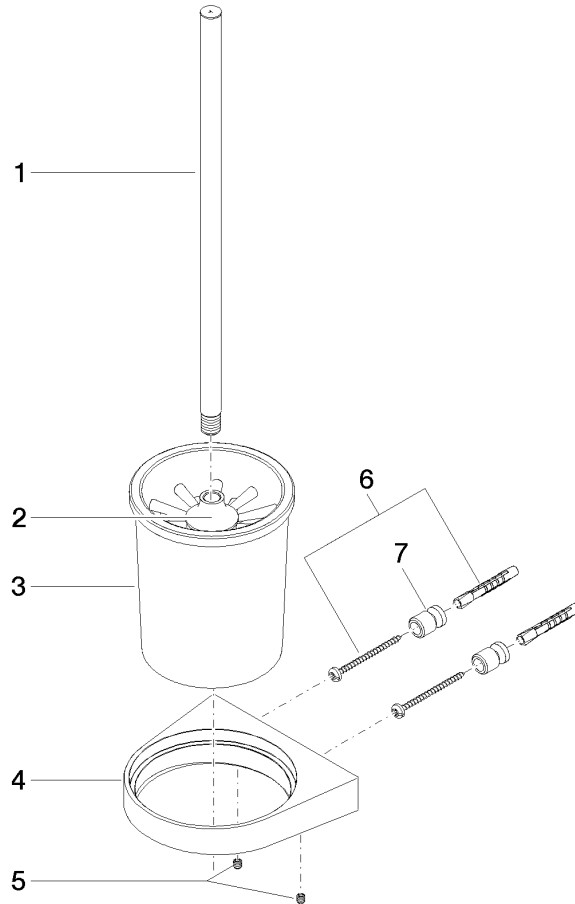

Toilet brush set wall model - Brushed Platinum

CL.1

83 900 970

- crystal glass
- brush, matte black
- width 126mm
- height 415 mm
- 120mm projection

Fits: CL.1, LISSÉ, META

	Brushed Platinum	83 900 970-06
	Chrome	83 900 970-00
	Dark Chrome	83 900 970-19
	Light Gold	83 900 970-26
	Brushed Light Gold	83 900 970-27
	Brushed Durabronze (23kt Gold)	83 900 970-28
	Matte Black	83 900 970-33
	Brushed Bronze	83 900 970-42
	Brushed Champagne (22kt Gold)	83 900 970-46
	Champagne (22kt Gold)	83 900 970-47
	Brushed Chrome	83 900 970-93
	Brushed Dark Platinum	83 900 970-99

83 900 970

mm [inches]

83 900 970

Product version from 7/1/2023

Parts for other finishes can be found here: [Chrome](#)

Toilet brush set wall model - Brushed Platinum

CL.1

83 900 970

Spare parts list

Product version from 7/1/2023

No.	Item Number	Name	Quantity used	Delivery time
	90 20 97 507 00-06	handle	9	10