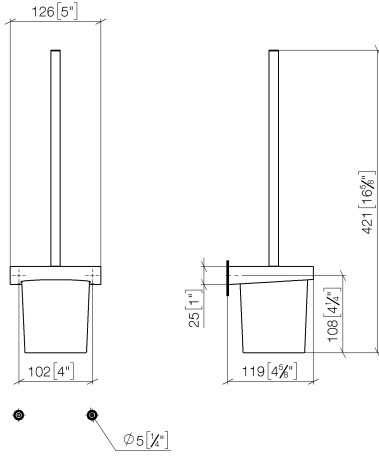

Toilet brush set wall model - Dark Chrome

CL.1

83 900 970

- crystal glass
- brush, matte black
- width 126mm
- height 415 mm
- 120mm projection

Fits: CL.1, LISSÉ, META

	Dark Chrome	83 900 970-19
	Chrome	83 900 970-00
	Brushed Platinum	83 900 970-06
	Light Gold	83 900 970-26
	Brushed Light Gold	83 900 970-27
	Brushed Durabronze (23kt Gold)	83 900 970-28
	Matte Black	83 900 970-33
	Brushed Bronze	83 900 970-42
	Brushed Champagne (22kt Gold)	83 900 970-46
	Champagne (22kt Gold)	83 900 970-47
	Brushed Chrome	83 900 970-93
	Brushed Dark Platinum	83 900 970-99

Toilet brush set wall model - Dark Chrome

CL.1

83 900 970

mm [inches]

83 900 970

Parts for other  
finishes can be found  
here: [Chrome](#)

## Toilet brush set wall model - Dark Chrome

---

CL.1

83 900 970