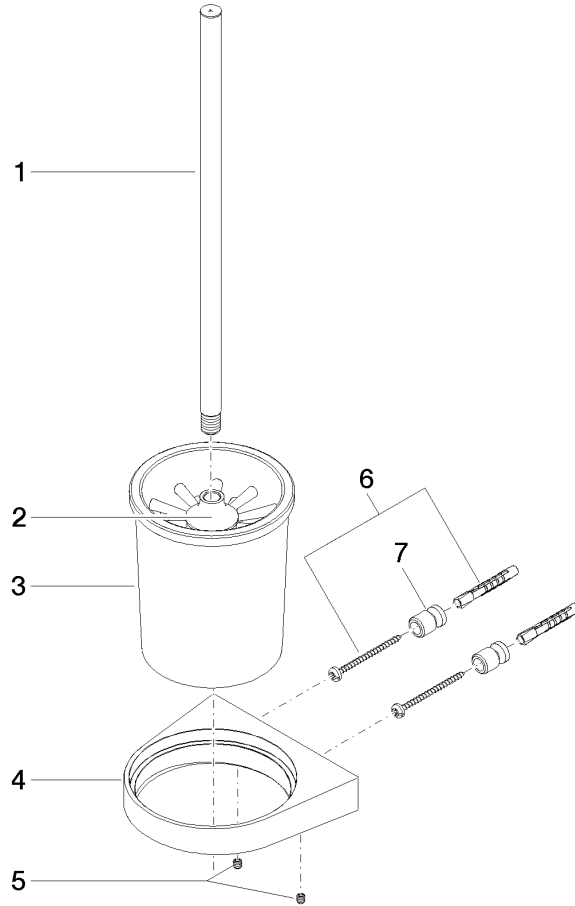

Toilet brush set wall model - Dark Chrome

CL.1

83 900 970

- crystal glass
- brush, matte black
- width 126mm
- height 415 mm
- 120mm projection

Fits: CL.1, LISSÉ, META

	Dark Chrome	83 900 970-19
	Chrome	83 900 970-00
	Brushed Platinum	83 900 970-06
	Light Gold	83 900 970-26
	Brushed Light Gold	83 900 970-27
	Brushed Durabronze (23kt Gold)	83 900 970-28
	Matte Black	83 900 970-33
	Brushed Bronze	83 900 970-42
	Brushed Champagne (22kt Gold)	83 900 970-46
	Champagne (22kt Gold)	83 900 970-47
	Brushed Chrome	83 900 970-93
	Brushed Dark Platinum	83 900 970-99

Toilet brush set wall model - Dark Chrome

CL.1

83 900 970

mm [inches]

83 900 970

Parts for other  
finishes can be found  
here: [Chrome](#)

## Toilet brush set wall model - Dark Chrome

---

CL.1

83 900 970

### **Spare parts list**