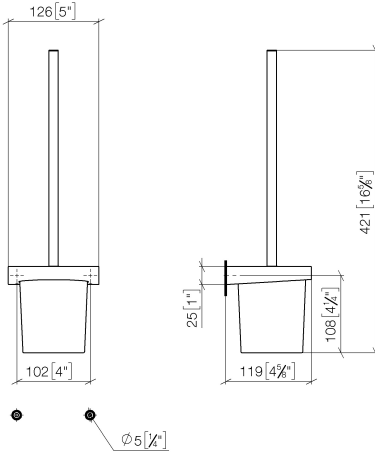

Toilet brush set wall model - Brushed Durabronz (23kt Gold)

CL.1

83 900 970

Fits: CL.1, LISSÉ, META

- crystal glass
- brush, matte black
- width 126mm
- height 415 mm
- 120mm projection

	Brushed Durabronz (23kt Gold)	83 900 970-28
	Chrome	83 900 970-00
	Brushed Platinum	83 900 970-06
	Dark Chrome	83 900 970-19
	Light Gold	83 900 970-26
	Brushed Light Gold	83 900 970-27
	Matte Black	83 900 970-33
	Brushed Bronze	83 900 970-42
	Brushed Champagne (22kt Gold)	83 900 970-46
	Champagne (22kt Gold)	83 900 970-47
	Brushed Chrome	83 900 970-93
	Brushed Dark Platinum	83 900 970-99

83 900 970

mm [inches]

83 900 970

Product version from 7/1/2023

Parts for other finishes can be found here: [Chrome](#)

Toilet brush set wall model - Brushed Durabronz (23kt Gold)

CL.1

83 900 970

Spare parts list

Product version from 7/1/2023

No.	Item Number	Name	Quantity used	Delivery time
	90 20 97 507 00-28	handle	9	20