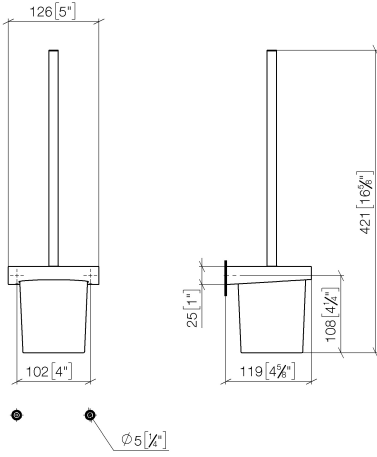

Toilet brush set wall model - Champagne (22kt Gold)

CL.1

83 900 970

- crystal glass
- brush, matte black
- width 126mm
- height 415 mm
- 120mm projection

Fits: CL.1, LISSÉ, META

	Champagne (22kt Gold)	83 900 970-47
	Chrome	83 900 970-00
	Brushed Platinum	83 900 970-06
	Dark Chrome	83 900 970-19
	Light Gold	83 900 970-26
	Brushed Light Gold	83 900 970-27
	Brushed Durabronze (23kt Gold)	83 900 970-28
	Matte Black	83 900 970-33
	Brushed Bronze	83 900 970-42
	Brushed Champagne (22kt Gold)	83 900 970-46
	Brushed Chrome	83 900 970-93
	Brushed Dark Platinum	83 900 970-99

Toilet brush set wall model - Champagne (22kt Gold)

83 900 970

mm [inches]

83 900 970

Product version from 7/1/2023

Parts for other finishes can be found here: [Chrome](#)

Toilet brush set wall model - Champagne (22kt Gold)

CL.1

83 900 970

Spare parts list

Product version from 7/1/2023

No.	Item Number	Name	Quantity used	Delivery time
	90 20 97 507 00-47	handle	9	60