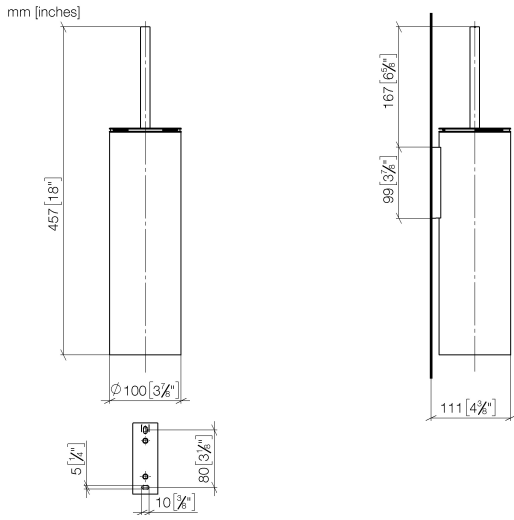

Toilet brush set wall model - Brushed Durabross (23kt Gold)

MADISON

83 910 979

- brush, matte black
- width 100mm
- height 456 mm
- 110mm projection

Fits: MADISON, MEM, TARA, CL.1, LISSÉ,
VAIA, META, CYO

| | | |
|--|-------------------------------|---------------|
|  | Brushed Durabross (23kt Gold) | 83 910 979-28 |
|  | Chrome | 83 910 979-00 |
|  | Brushed Platinum | 83 910 979-06 |
|  | Platinum | 83 910 979-08 |
|  | Dark Chrome | 83 910 979-19 |
|  | Light Gold | 83 910 979-26 |
|  | Brushed Light Gold | 83 910 979-27 |
|  | Matte Black | 83 910 979-33 |
|  | Brushed Bronze | 83 910 979-42 |
|  | Brushed Champagne (22kt Gold) | 83 910 979-46 |
|  | Brushed Chrome | 83 910 979-93 |
|  | Brushed Dark Platinum | 83 910 979-99 |

83 910 979

83 910 979

Product version from 10/1/2023

Parts for other finishes can be found here: [Chrome](#)

Toilet brush set wall model - Brushed Durabrass (23kt Gold)

MADISON

83 910 979

Spare parts list

Product version from 10/1/2023

| No. | Item Number | Name | Quantity used | Delivery time |
|-----|--------------------|--------|---------------|---------------|
| | 90 20 97 505 01-28 | handle | 8 | 20 |