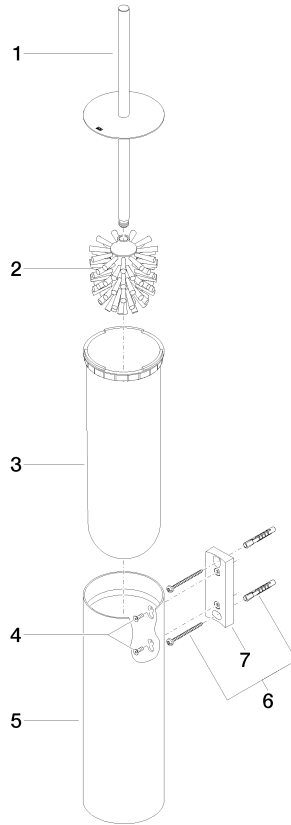

Toilet brush set wall model - Brushed Champagne (22kt Gold)

MADISON

83 910 979

- brush, matte black
- width 100mm
- height 456 mm
- 110mm projection

Fits: MADISON, MEM, TARA, CL.1, LISSÉ,
VAIA, META, CYO

	Brushed Champagne (22kt Gold)	83 910 979-46
	Chrome	83 910 979-00
	Brushed Platinum	83 910 979-06
	Platinum	83 910 979-08
	Dark Chrome	83 910 979-19
	Light Gold	83 910 979-26
	Brushed Light Gold	83 910 979-27
	Brushed Durabronze (23kt Gold)	83 910 979-28
	Matte Black	83 910 979-33
	Brushed Bronze	83 910 979-42
	Brushed Chrome	83 910 979-93
	Brushed Dark Platinum	83 910 979-99

83 910 979

83 910 979

Product version from 10/1/2023

Parts for other finishes can be found here: [Chrome](#)

Toilet brush set wall model - Brushed Champagne (22kt Gold)

MADISON

83 910 979

Spare parts list

Product version from 10/1/2023

No.	Item Number	Name	Quantity used	Delivery time
	90 20 97 505 01-46	handle	8	30