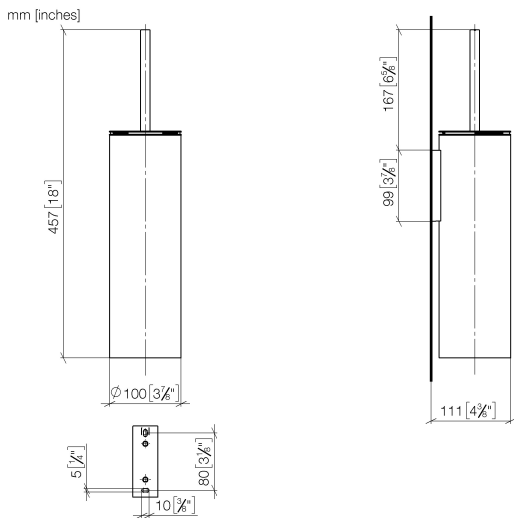

Toilet brush set wall model - Brushed Chrome

MADISON

83 910 979

- brush, matte black
- width 100mm
- height 456 mm
- 110mm projection

Fits: MADISON, MEM, TARA, CL.1, LISSÉ,
VAIA, META, CYO

	Brushed Chrome	83 910 979-93
	Chrome	83 910 979-00
	Brushed Platinum	83 910 979-06
	Platinum	83 910 979-08
	Dark Chrome	83 910 979-19
	Light Gold	83 910 979-26
	Brushed Light Gold	83 910 979-27
	Brushed Durabronze (23kt Gold)	83 910 979-28
	Matte Black	83 910 979-33
	Brushed Bronze	83 910 979-42
	Brushed Champagne (22kt Gold)	83 910 979-46
	Brushed Dark Platinum	83 910 979-99

83 910 979

83 910 979

Product version from 10/1/2023

Parts for other
finishes can be found
here: [Chrome](#)

Toilet brush set wall model - Brushed Chrome

MADISON

83 910 979

Spare parts list

Product version from 10/1/2023

No.	Item Number	Name	Quantity used	Delivery time
	90 20 97 505 01-93	handle	8	20