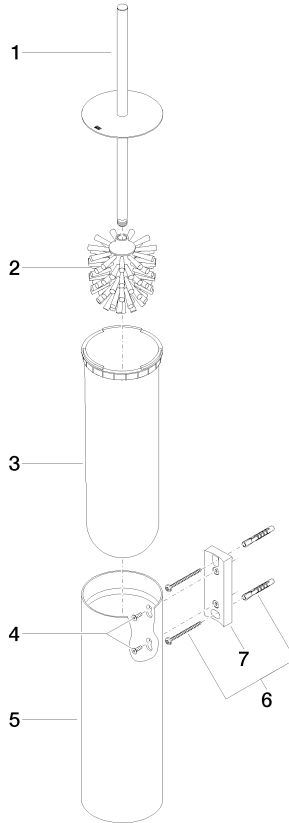

## Toilet brush set wall model - Brushed Dark Platinum

83 910 979 Product version from 10/1/2023

- brush, matte black
- width 100mm
- height 456 mm
- 110mm projection

	Brushed Dark Platinum	83 910 979-99
	Chrome	83 910 979-00
	Brushed Platinum	83 910 979-06
	Platinum	83 910 979-08
	Dark Chrome	83 910 979-19
	Light Gold	83 910 979-26
	Brushed Light Gold	83 910 979-27
	Brushed Durabronze (23kt Gold)	83 910 979-28
	Matte Black	83 910 979-33
	Brushed Bronze	83 910 979-42
	Brushed Champagne (22kt Gold)	83 910 979-46
	Brushed Chrome	83 910 979-93

**Toilet brush set wall model - Brushed Dark Platinum**

83 910 979 Product version from 10/1/2023

## Toilet brush set wall model - Brushed Dark Platinum

83 910 979 Product version from 10/1/2023

Parts for other finishes can be found here: [Chrome](#)

### Spare parts list

No.	Item Number	Name	Quantity used	Delivery time
1	90 20 97 505 01-99	handle	1	20
2	90 18 50 601 00 90	brush	1	2
3	08 18 40 524 90	insert	1	2
4	90 30 30 014 00 90	screw	1	2
5	08 23 01 503-99	casing	1	20
6	05 30 31 025 00 90	fixing set	2	2
7	05 18 40 287 00 90	holder	1	2