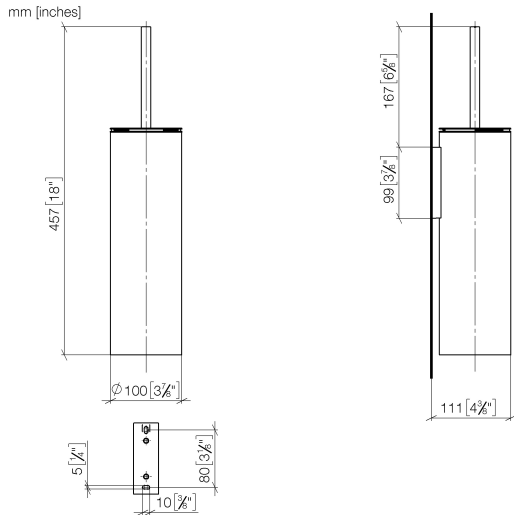

## Toilet brush set wall model - Brushed Dark Platinum

83 910 979 Product version from 10/1/2023

- brush, matte black
- width 100mm
- height 456 mm
- 110mm projection

	Brushed Dark Platinum	83 910 979-99
	Chrome	83 910 979-00
	Brushed Platinum	83 910 979-06
	Platinum	83 910 979-08
	Dark Chrome	83 910 979-19
	Light Gold	83 910 979-26
	Brushed Light Gold	83 910 979-27
	Brushed Durabronze (23kt Gold)	83 910 979-28
	Matte Black	83 910 979-33
	Brushed Bronze	83 910 979-42
	Brushed Champagne (22kt Gold)	83 910 979-46
	Brushed Chrome	83 910 979-93

**Toilet brush set wall model - Brushed Dark Platinum**

83 910 979 Product version from 10/1/2023

## Toilet brush set wall model - Brushed Dark Platinum

83 910 979 Product version from 10/1/2023

Parts for other finishes can be found here: [Chrome](#)

### Spare parts list

No.	Item Number	Name	Quantity used	Delivery time
1	90 20 97 505 01-99	handle	1	20
2	90 18 50 601 00 90	brush	1	2
3	08 18 40 524 90	insert	1	2
4	90 30 30 014 00 90	screw	1	2
5	08 23 01 503-99	casing	1	20
6	05 30 31 025 00 90	fixing set	2	2
7	05 18 40 287 00 90	holder	1	2