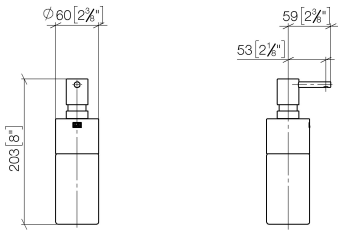

Dispenser free-standing model - Brushed Platinum

ELIO

84 435 970

- bottle made of crystal glass, matt
- width 60mm
- height 200 mm
- 250 ml bottle
- 59mm projection

Fits ELIO, ENO, MEM, META SQUARE, SYNC, TARA and TARA ULTRA

Fits: ELIO, MEM, TARA, ENO, SYNC, TARA ULTRA, META SQUARE

	Brushed Platinum	84 435 970-06
	Chrome	84 435 970-00
	Platinum	84 435 970-08
	Dark Chrome	84 435 970-19
	Brushed Durabronze (23kt Gold)	84 435 970-28
	Matte Black	84 435 970-33
	Brushed Champagne (22kt Gold)	84 435 970-46
	Champagne (22kt Gold)	84 435 970-47
	Brushed Chrome	84 435 970-93
	Brushed Dark Platinum	84 435 970-99

84 435 970

mm [inches]

84 435 970

Parts for other
finishes can be found
here: [Chrome](#)

Dispenser free-standing model - Brushed Platinum

ELIO

84 435 970

Spare parts list

No.	Item Number	Name	Quantity used	Delivery time
	90 10 10 535 00-06	dispenser	4	10