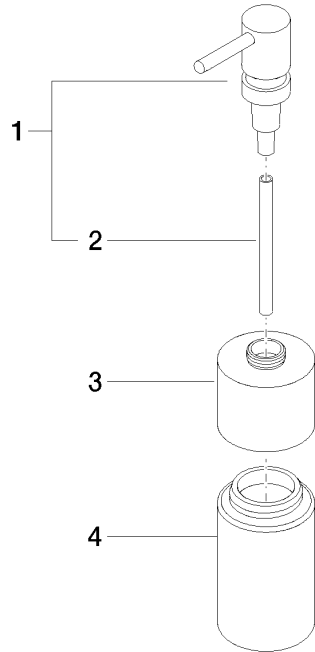

Dispenser free-standing model - Brushed Platinum

ELIO

84 435 970

- bottle made of crystal glass, matt
- width 60mm
- height 200 mm
- 250 ml bottle
- 59mm projection

Fits ELIO, ENO, MEM, META SQUARE, SYNC, TARA and TARA ULTRA

Fits: ELIO, MEM, TARA, ENO, SYNC, TARA ULTRA, META SQUARE

	Brushed Platinum	84 435 970-06
	Chrome	84 435 970-00
	Platinum	84 435 970-08
	Dark Chrome	84 435 970-19
	Brushed Durabronze (23kt Gold)	84 435 970-28
	Matte Black	84 435 970-33
	Brushed Champagne (22kt Gold)	84 435 970-46
	Champagne (22kt Gold)	84 435 970-47
	Brushed Chrome	84 435 970-93
	Brushed Dark Platinum	84 435 970-99

84 435 970

mm [inches]

84 435 970

Parts for other
finishes can be found
here: [Chrome](#)

Dispenser free-standing model - Brushed Platinum

ELIO

84 435 970

Spare parts list

No.	Item Number	Name	Quantity used	Delivery time
	90 10 10 535 00-06	dispenser	4	10