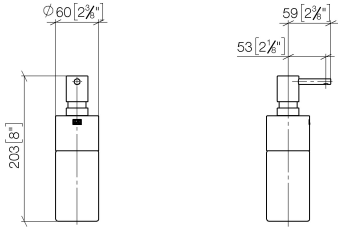

Dispenser free-standing model - Brushed Chrome

ELIO

84 435 970

- bottle made of crystal glass, matt
- width 60mm
- height 200 mm
- 250 ml bottle
- 59mm projection

Fits ELIO, ENO, MEM, META SQUARE, SYNC, TARA and TARA ULTRA

84 435 970

mm [inches]

84 435 970

Parts for other
finishes can be found
here: [Chrome](#)

Dispenser free-standing model - Brushed Chrome

ELIO

84 435 970

Spare parts list

No.	Item Number	Name	Quantity used	Delivery time
	90 10 10 535 00-93	dispenser	4	20