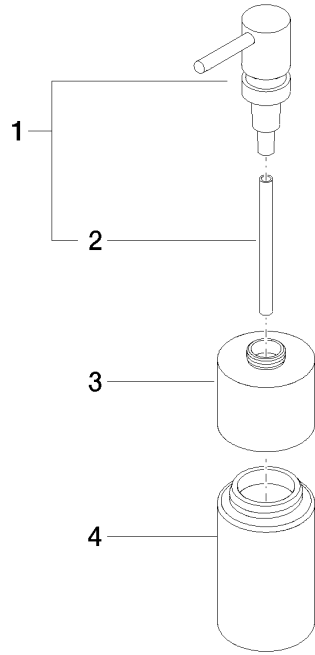

Dispenser free-standing model - Brushed Chrome

ELIO

84 435 970

- bottle made of crystal glass, matt
- width 60mm
- height 200 mm
- 250 ml bottle
- 59mm projection

Fits ELIO, ENO, MEM, META SQUARE, SYNC, TARA and TARA ULTRA

Fits: ELIO, MEM, TARA, ENO, SYNC, TARA ULTRA, META SQUARE

	Brushed Chrome	84 435 970-93
	Chrome	84 435 970-00
	Brushed Platinum	84 435 970-06
	Platinum	84 435 970-08
	Dark Chrome	84 435 970-19
	Brushed Durabronze (23kt Gold)	84 435 970-28
	Matte Black	84 435 970-33
	Brushed Champagne (22kt Gold)	84 435 970-46
	Champagne (22kt Gold)	84 435 970-47
	Brushed Dark Platinum	84 435 970-99

84 435 970

mm [inches]

84 435 970

Parts for other
finishes can be found
here: [Chrome](#)

Dispenser free-standing model - Brushed Chrome

ELIO

84 435 970

Spare parts list

No.	Item Number	Name	Quantity used	Delivery time
	90 10 10 535 00-93	dispenser	4	20