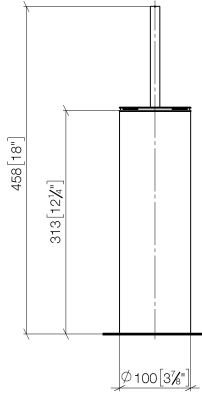

Toilet brush set free-standing model - Dark Chrome

MEM

84 910 979

- brush, matte black
- width 100mm
- height 456 mm

Fits: MEM, LISSÉ, META, CYO

	Dark Chrome	84 910 979-19
	Chrome	84 910 979-00
	Brushed Platinum	84 910 979-06
	Platinum	84 910 979-08
	Light Gold	84 910 979-26
	Brushed Light Gold	84 910 979-27
	Brushed Durabronze (23kt Gold)	84 910 979-28
	Matte Black	84 910 979-33
	Brushed Bronze	84 910 979-42
	Brushed Champagne (22kt Gold)	84 910 979-46
	Brushed Chrome	84 910 979-93
	Brushed Dark Platinum	84 910 979-99

Toilet brush set free-standing model - Dark Chrome

MEM

84 910 979

mm [inches]

84 910 979

Parts for other
finishes can be found
here: [Chrome](#)

Toilet brush set free-standing model - Dark Chrome

MEM