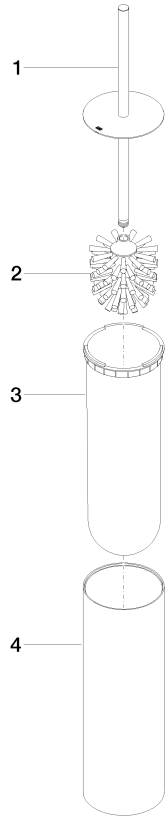

Toilet brush set free-standing model - Dark Chrome

MEM

84 910 979

- brush, matte black
- width 100mm
- height 456 mm

Fits: MEM, LISSÉ, META, CYO

	Dark Chrome	84 910 979-19
	Chrome	84 910 979-00
	Brushed Platinum	84 910 979-06
	Platinum	84 910 979-08
	Light Gold	84 910 979-26
	Brushed Light Gold	84 910 979-27
	Brushed Durabronze (23kt Gold)	84 910 979-28
	Matte Black	84 910 979-33
	Brushed Bronze	84 910 979-42
	Brushed Champagne (22kt Gold)	84 910 979-46
	Brushed Chrome	84 910 979-93
	Brushed Dark Platinum	84 910 979-99

Toilet brush set free-standing model - Dark Chrome

MEM

84 910 979

mm [inches]

84 910 979

Parts for other
finishes can be found
here: [Chrome](#)

Toilet brush set free-standing model - Dark Chrome

MEM

84 910 979

Spare parts list