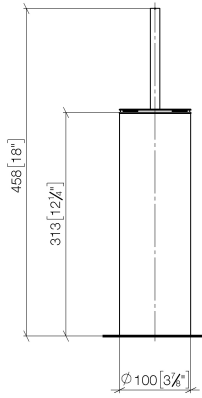

**Toilet brush set free-standing model - Light Gold**

MEM

84 910 979

- brush, matte black
- width 100mm
- height 456 mm

Fits: MEM, LISSÉ, META, CYO

	Light Gold	84 910 979-26
	Chrome	84 910 979-00
	Brushed Platinum	84 910 979-06
	Platinum	84 910 979-08
	Dark Chrome	84 910 979-19
	Brushed Light Gold	84 910 979-27
	Brushed Durabronze (23kt Gold)	84 910 979-28
	Matte Black	84 910 979-33
	Brushed Bronze	84 910 979-42
	Brushed Champagne (22kt Gold)	84 910 979-46
	Brushed Chrome	84 910 979-93
	Brushed Dark Platinum	84 910 979-99

Toilet brush set free-standing model - Light Gold

84 910 979

mm [inches]

84 910 979

**Product version from 10/1/2023**

Parts for other finishes can be found here: [Chrome](#)

Toilet brush set free-standing model - Light Gold