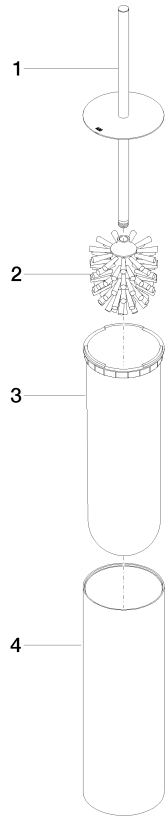

**Toilet brush set free-standing model - Light Gold**

MEM

84 910 979

- brush, matte black
- width 100mm
- height 456 mm

Fits: MEM, LISSÉ, META, CYO

	Light Gold	84 910 979-26
	Chrome	84 910 979-00
	Brushed Platinum	84 910 979-06
	Platinum	84 910 979-08
	Dark Chrome	84 910 979-19
	Brushed Light Gold	84 910 979-27
	Brushed Durabronze (23kt Gold)	84 910 979-28
	Matte Black	84 910 979-33
	Brushed Bronze	84 910 979-42
	Brushed Champagne (22kt Gold)	84 910 979-46
	Brushed Chrome	84 910 979-93
	Brushed Dark Platinum	84 910 979-99

Toilet brush set free-standing model - Light Gold

84 910 979

mm [inches]

84 910 979

**Product version from 10/1/2023**

Parts for other finishes can be found here: [Chrome](#)

Toilet brush set free-standing model - Light Gold

MEM

84 910 979

**Spare parts list**

**Product version from 10/1/2023**

No.	Item Number	Name	Quantity used	Delivery time
	90 20 97 505 01-26	handle	4	30