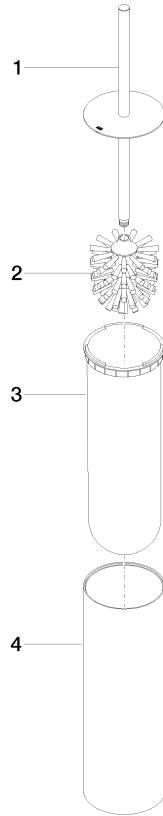

**Toilet brush set free-standing model - Brushed Light Gold**

MEM

84 910 979 Product version from 10/1/2023

- brush, matte black
- width 100mm
- height 456 mm

Fits: MEM, LISSÉ, META, CYO

	Brushed Light Gold	84 910 979-27
	Chrome	84 910 979-00
	Brushed Platinum	84 910 979-06
	Platinum	84 910 979-08
	Dark Chrome	84 910 979-19
	Light Gold	84 910 979-26
	Brushed Durabronze (23kt Gold)	84 910 979-28
	Matte Black	84 910 979-33
	Brushed Bronze	84 910 979-42
	Brushed Champagne (22kt Gold)	84 910 979-46
	Brushed Chrome	84 910 979-93
	Brushed Dark Platinum	84 910 979-99

84 910 979 Product version from 10/1/2023

mm [inches]

84 910 979 Product version from 10/1/2023

Parts for other finishes can be found here: [Chrome](#)

### Spare parts list

No.	Item Number	Name	Quantity used	Delivery time
1	90 20 97 505 01-27	handle	1	30
2	90 18 50 601 00 90	brush	1	2
3	08 18 40 524 90	insert	1	2
4	90 23 01 504 00-27	casing	1	30