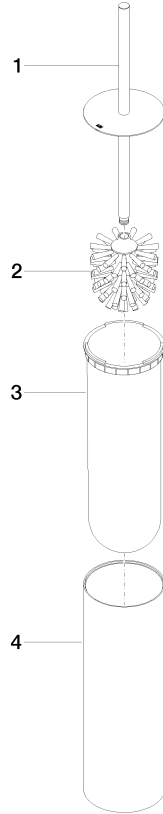

Toilet brush set free-standing model - Brushed Bronze

MEM

84 910 979 Product version from 10/1/2023

- brush, matte black
- width 100mm
- height 456 mm

Fits: MEM, LISSÉ, META, CYO

	Brushed Bronze	84 910 979-42
	Chrome	84 910 979-00
	Brushed Platinum	84 910 979-06
	Platinum	84 910 979-08
	Dark Chrome	84 910 979-19
	Light Gold	84 910 979-26
	Brushed Light Gold	84 910 979-27
	Brushed Durabronze (23kt Gold)	84 910 979-28
	Matte Black	84 910 979-33
	Brushed Champagne (22kt Gold)	84 910 979-46
	Brushed Chrome	84 910 979-93
	Brushed Dark Platinum	84 910 979-99

84 910 979 Product version from 10/1/2023

mm [inches]

84 910 979 Product version from 10/1/2023

Parts for other finishes can be found here: [Chrome](#)

Spare parts list

No.	Item Number	Name	Quantity used	Delivery time
1	90 20 97 505 01-42	handle	1	30
2	90 18 50 601 00 90	brush	1	2
3	08 18 40 524 90	insert	1	2
4	90 23 01 504 00-42	casing	1	30