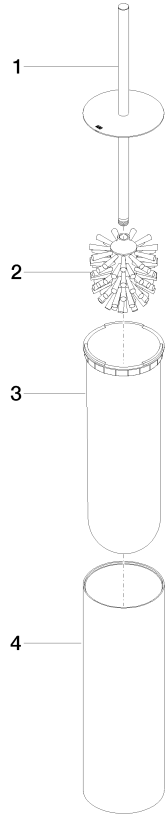

Toilet brush set free-standing model - Brushed Chrome

MEM

84 910 979

- brush, matte black
- width 100mm
- height 456 mm

Fits: MEM, LISSÉ, META, CYO

	Brushed Chrome	84 910 979-93
	Chrome	84 910 979-00
	Brushed Platinum	84 910 979-06
	Platinum	84 910 979-08
	Dark Chrome	84 910 979-19
	Light Gold	84 910 979-26
	Brushed Light Gold	84 910 979-27
	Brushed Durabronze (23kt Gold)	84 910 979-28
	Matte Black	84 910 979-33
	Brushed Bronze	84 910 979-42
	Brushed Champagne (22kt Gold)	84 910 979-46
	Brushed Dark Platinum	84 910 979-99

84 910 979

mm [inches]

84 910 979

Product version from 10/1/2023

Parts for other
finishes can be found
here: [Chrome](#)

Toilet brush set free-standing model - Brushed Chrome

MEM

84 910 979

Spare parts list

Product version from 10/1/2023

No.	Item Number	Name	Quantity used	Delivery time
	90 20 97 505 01-93	handle	4	20