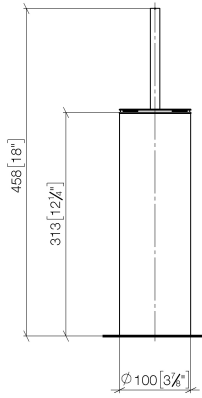

Toilet brush set free-standing model - Brushed Chrome

MEM

84 910 979

- brush, matte black
- width 100mm
- height 456 mm

Fits: MEM, LISSÉ, META, CYO

	Brushed Chrome	84 910 979-93
	Chrome	84 910 979-00
	Brushed Platinum	84 910 979-06
	Platinum	84 910 979-08
	Dark Chrome	84 910 979-19
	Light Gold	84 910 979-26
	Brushed Light Gold	84 910 979-27
	Brushed Durabronze (23kt Gold)	84 910 979-28
	Matte Black	84 910 979-33
	Brushed Bronze	84 910 979-42
	Brushed Champagne (22kt Gold)	84 910 979-46
	Brushed Dark Platinum	84 910 979-99

84 910 979

mm [inches]

84 910 979

Product version from 10/1/2023

Parts for other
finishes can be found
here: [Chrome](#)

Toilet brush set free-standing model - Brushed Chrome

MEM

84 910 979

Spare parts list

Product version from 10/1/2023

No.	Item Number	Name	Quantity used	Delivery time
	90 20 97 505 01-93	handle	4	20