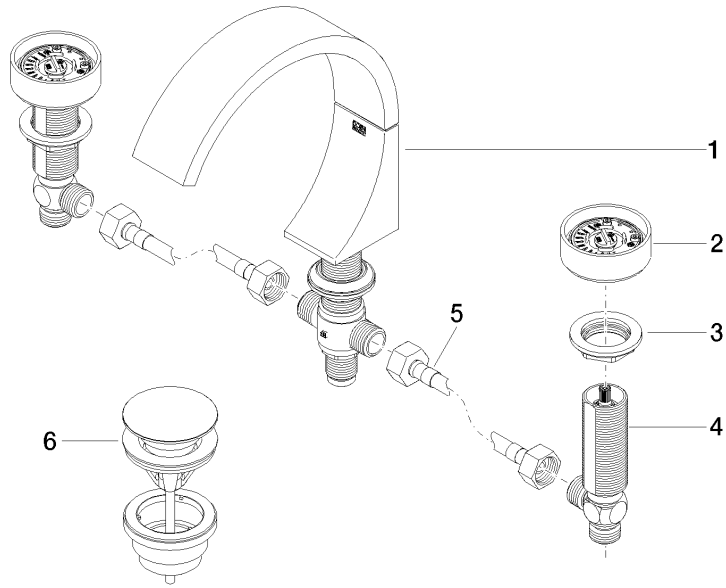

- 167mm projection
- fixed spout
- rectangular, air-enriched flow
- height of mixer 198 mm
- height up to aerator 133 mm
- hole diameter spout 35 mm
- hole diameter valve 32 mm
- handle Ø 60mm
- max. flow 4.5 l/min
- lead-free
- This product can help a building meet the requirements of Green Building Rating Systems, e.g. LEED®, BREEAM®, DGNB

NOTE: The handle inserts must be ordered separately from the fittings!

	Brushed Dark Platinum	20 713 811-99
	Chrome	20 713 811-00
	Brushed Platinum	20 713 811-06
	Dark Chrome	20 713 811-19
	Brushed Durabross (23kt Gold)	20 713 811-28
	Platinum / Brushed Platinum	20 713 811-36
	Durabross / Brushed Durabross (23kt Gold)	20 713 811-38

ST 010 108 2811

Flow rate chart

Certificates

WRAS_2111022. LGA_38118.

ST 010 108 2811

Parts for other finishes can be found here: [Chrome](#)

Spare parts list

No.	Item Number	Name	Quantity used	Delivery time
1	13 717 811-99	CYO Deck-mounted basin spout without pop-up waste - Brushed Dark Platinum	1	30
2	90 18 40 290 00-99	handle	2	30
3	04 30 11 038 67 90	fixing set	2	2
4	04 17 11 055 61 90	side panel	2	2
5	04 30 04 096 00 90	hose	2	2
6	10 125 970-99	Basin Waste with push fastening 1 1/4" - Brushed Dark Platinum	1	2

ST 010 108 2811

- with hot / cold marking
- for three-hole basin mixers and five-hole bath mixers

	Brushed Dark Platinum	11 283 811-99
	Chrome	11 283 811-00
	Brushed Platinum	11 283 811-06
	Platinum	11 283 811-08
	Durabress (23kt Gold)	11 283 811-09
	Dark Chrome	11 283 811-19
	Brushed Durabress (23kt Gold)	11 283 811-28
	Brushed Champagne (22kt Gold)	11 283 811-46
	Champagne (22kt Gold)	11 283 811-47