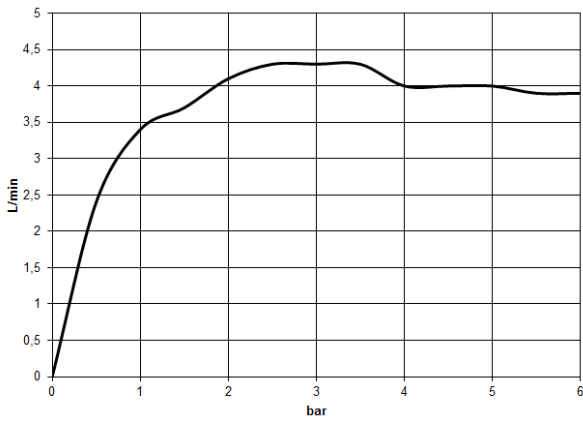

Flow rate chart

Certificates

WRAS_2111022. LGA_38118.