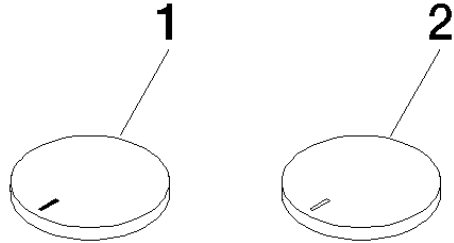

- 167mm projection
- fixed spout
- rectangular, air-enriched flow
- height of mixer 198 mm
- height up to aerator 133 mm
- hole diameter spout 35 mm
- hole diameter valve 32 mm
- handle Ø 60mm
- max. flow 4.5 l/min
- lead-free
- This product can help a building meet the requirements of Green Building Rating Systems, e.g. LEED®, BREEAM®, DGNB

ST 010 108 2811

Flow rate chart

Certificates

WRAS_2111022. LGA_38118.

ST 010 108 2811

Parts for other finishes can be found here: [Chrome](#)

Spare parts list

No.	Item Number	Name	Quantity used	Delivery time
1	13 717 811-99	CYO Deck-mounted basin spout without pop-up waste - Brushed Dark Platinum	1	30
2	90 18 40 290 00-99	handle	2	30
3	04 30 11 038 67 90	fixing set	2	2
4	04 17 11 055 61 90	side panel	2	2
5	04 30 04 096 00 90	hose	2	2
6	10 125 970-99	Basin Waste with push fastening 1 1/4" - Brushed Dark Platinum	1	2

ST 010 108 2811

- with hot / cold marking
- for three-hole basin mixers and five-hole bath mixers

	Brushed Dark Platinum	11 283 811-99
	Chrome	11 283 811-00
	Brushed Platinum	11 283 811-06
	Platinum	11 283 811-08
	Durabress (23kt Gold)	11 283 811-09
	Dark Chrome	11 283 811-19
	Brushed Durabress (23kt Gold)	11 283 811-28
	Brushed Champagne (22kt Gold)	11 283 811-46
	Champagne (22kt Gold)	11 283 811-47

CYO Three-hole basin mixer with pop-up waste - Brushed Dark Platinum

CYO

ST 010 108 2811

CYO Three-hole basin mixer with pop-up waste - Brushed Dark Platinum

CYO

ST 010 108 2811

ST 010 108 2811

Parts for other finishes can be found here: [Chrome](#)