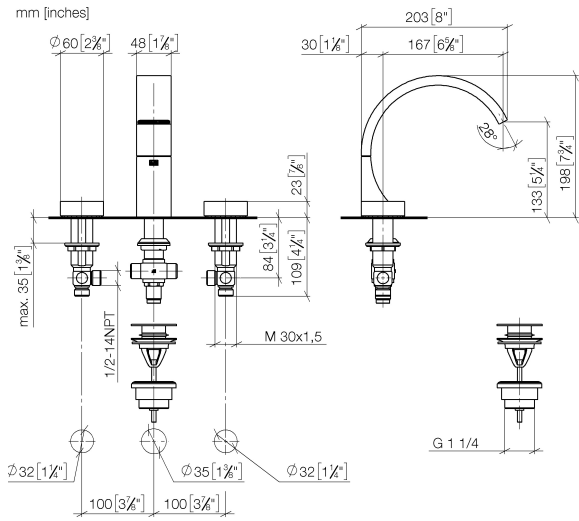

ST 010 108 2811

- 167mm projection
- fixed spout
- rectangular, air-enriched flow
- height of mixer 198 mm
- height up to aerator 133 mm
- hole diameter spout 35 mm
- hole diameter valve 32 mm
- handle Ø 60mm
- max. flow 4.5 l/min
- lead-free
- with hot / cold marking
- This product can help a building meet the requirements of Green Building Rating Systems, e.g. LEED®, BREEAM®, DGNB

Individual components of this set

You need the following components for this set

1x 20 713 811-99

1x 11 283 811-99

CYO Three-hole basin mixer with pop-up waste - Brushed Dark Platinum

CYO

ST 010 108 2811

ST 010 108 2811

- 167mm projection
- fixed spout
- rectangular, air-enriched flow
- height of mixer 198 mm
- height up to aerator 133 mm
- hole diameter spout 35 mm
- hole diameter valve 32 mm
- handle Ø 60mm
- max. flow 4.5 l/min
- lead-free
- This product can help a building meet the requirements of Green Building Rating Systems, e.g. LEED®, BREEAM®, DGNB

ST 010 108 2811

Flow rate chart

Certificates

WRAS_2111022. LGA_38118.

ST 010 108 2811

Parts for other finishes can be found here: [Chrome](#)

Spare parts list

No.	Item Number	Name	Quantity used	Delivery time
1	13 717 811-99	CYO Deck-mounted basin spout without pop-up waste - Brushed Dark Platinum	1	30
2	90 18 40 290 00-99	handle	2	30
3	04 30 11 038 67 90	fixing set	2	2
4	04 17 11 055 61 90	side panel	2	2
5	04 30 04 096 00 90	hose	2	2
6	10 125 970-99	Basin Waste with push fastening 1 1/4" - Brushed Dark Platinum	1	2