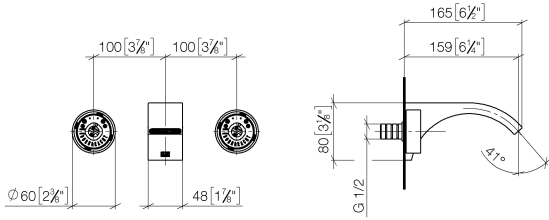

**CYO Wall-mounted basin mixer without pop-up waste - Brushed Durabronze
(23kt Gold)**

ST 010 206 2R11
mm [inches]