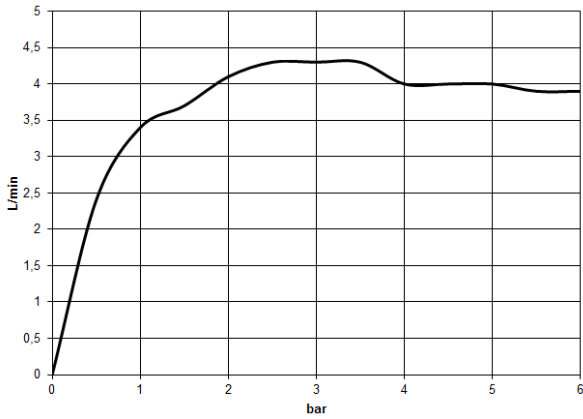

Flow rate chart

Certificates

WRAS_2111006. IAPMO_N-4976 (2). IAPMO_6397 (2). LGA_38121.