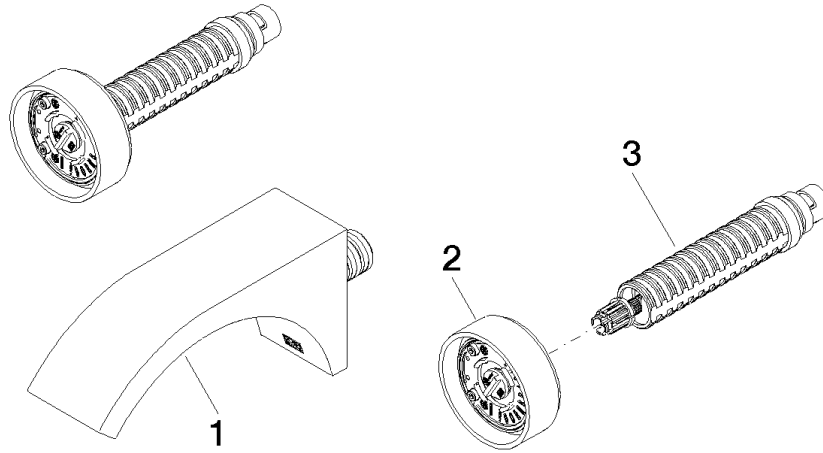

**CYO Wall-mounted basin mixer without pop-up waste - Brushed Durabronze
(23kt Gold)**

ST 010 206 2R11
mm [inches]

Flow rate chart

Certificates

WRAS_2111006. IAPMO_N-4976 (2). IAPMO_6397 (2). LGA_38121.

ST 010 206 2811

Spare parts list

No.	Item Number	Name	Quantity used	Delivery time
1	13 800 811-28	CYO Wall-mounted basin spout without pop-up waste - Brushed Durabronze (23kt Gold)	1	20
2	90 18 40 290 00-28	handle	1	20
3	90 90 03 171 01 90	top	1	2