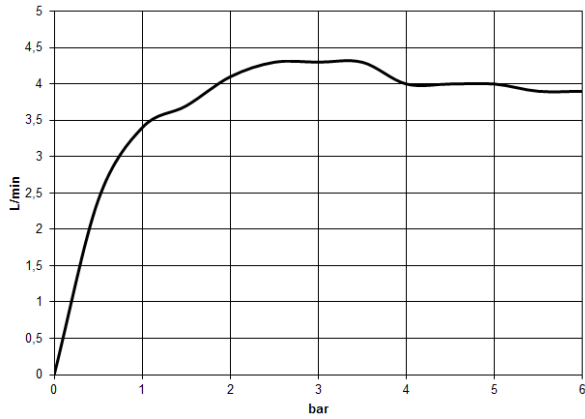

CYO Wall-mounted basin mixer without pop-up waste - Platinum / Brushed
Platinum

CYO

ST 010 206 2811

ST 010 206 2R11
mm [inches]

Flow rate chart

Certificates

WRAS_2111006. IAPMO_N-4976 (2). IAPMO_6397 (2). LGA_38121.