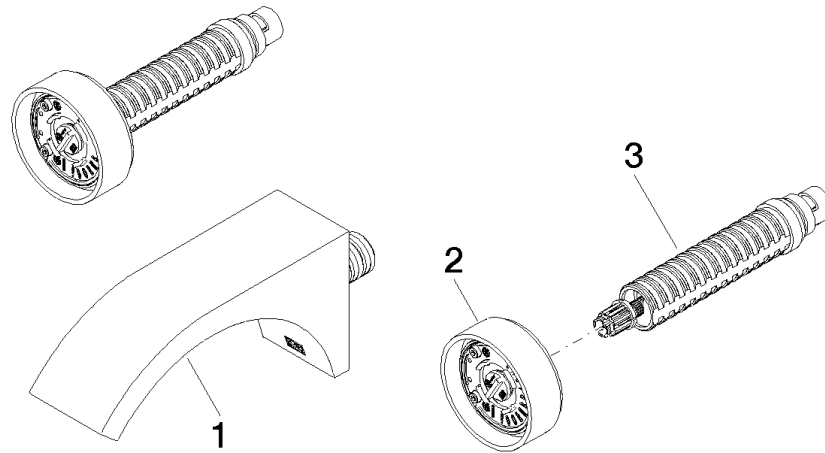

ST 010 206 2R11

Spare parts list

No.	Item Number	Name	Quantity used	Delivery time
1	13 800 811-36	CYO Wall-mounted basin spout without pop-up waste - Platinum / Brushed Platinum	1	20
2	90 18 40 290 00-36	handle	1	20
3	90 90 03 171 01 90	top	1	2