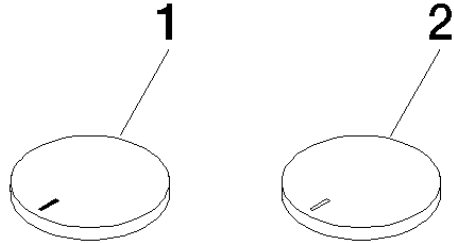

ST 010 206 2R11
Parts for other
finishes can be found
here: Chrome

Spare parts list

No.	Item Number	Name	Quantity used	Delivery time
1	11 183 811-06	CYO Handle insert hot - Brushed Platinum	1	10
2	11 184 811-06	CYO Handle insert cold - Brushed Platinum	1	10