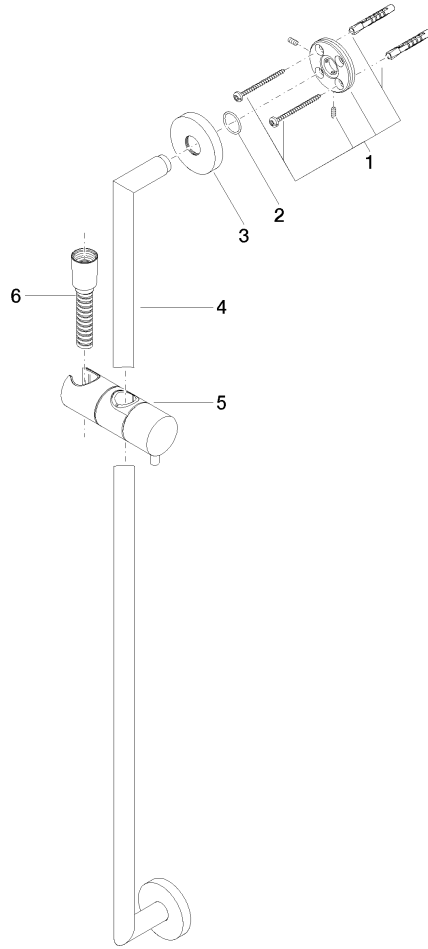

ST 050 201 5660

Fits: TARA, META

- slide bar
- Pipe diameter 18 mm
- rosette Ø 55 mm
- gauge 800 mm
- metal shower hose 1750mm with integrated anti-twist protection
- shower hose connector 3/8"
- Three or five settings: COMPACT RAIN, COMPACT SOFT FLOW, COMPACT AQUAPRESSURE FLOW, max. flow rate 15 l/min (at 3 bar)
- Function from: 7 l/min
- spray head Ø 100mm

Individual components of this set

You need the following components for this set

1x 26 413 625-08

1x 28 018 979-08

Shower set - Platinum

TARA

ST 050 201 5660

ST 050 201 5660

Fits: TARA, META

- slide bar
- Pipe diameter 18 mm
- rosette Ø 55 mm
- gauge 800 mm
- metal shower hose 1750mm with integrated anti-twist protection
- shower hose connector 3/8"

This article does not include a hand shower!

Parts for other finishes can be found here: [Chrome](#)

Spare parts list

No.	Item Number	Name	Quantity used	Delivery time
1	05 17 62 500 00 90	fixing set	2	2
2	90 14 10 032 00 90	seal	2	2
3	08 27 62 500-08	rosette	2	40
4	05 28 22 590 01-08	bar	1	40
5	12 580 970-08	Slide unit - Platinum	1	40
6	28 322 970-08	Metal shower hose 1/2" x 3/8" x 1750 mm - Platinum	1	40