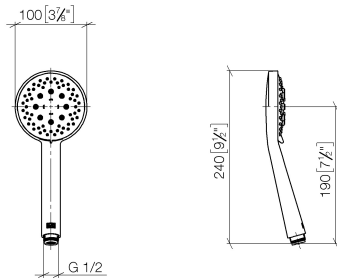

**Shower set - Dark Chrome**

TARA

ST 050 201 5660

Fits: TARA, META

- slide bar
- Pipe diameter 18 mm
- rosette Ø 55 mm
- gauge 800 mm
- metal shower hose 1750mm with integrated anti-twist protection
- shower hose connector 3/8"
- Three or five settings: COMPACT RAIN, COMPACT SOFT FLOW, COMPACT AQUAPRESSURE FLOW, max. flow rate 15 l/min (at 3 bar)
- Function from: 7 l/min
- spray head Ø 100mm

## Shower set - Dark Chrome

---

TARA

ST 050 201 5660

ST 050 201 5660

Fits: TARA, META

- slide bar
- Pipe diameter 18 mm
- rosette Ø 55 mm
- gauge 800 mm
- metal shower hose 1750mm with integrated anti-twist protection
- shower hose connector 3/8"

ST 050 201 5660

mm [inches]

ST 050 201 5660

Parts for other finishes can be found here: [Chrome](#)

- Three or five settings: COMPACT RAIN, COMPACT SOFT FLOW, COMPACT AQUAPRESSURE FLOW, max. flow rate 15 l/min (at 3 bar)
- with anti-scale system
- spray head Ø 100mm
- 1/2" connection
- WRAS 1704043
- Function from: 7 l/min

## Shower set - Dark Chrome

TARA

ST 050 201 5660

---

ST 050 201 5660

mm [inches]

Flow rate chart

Certificates