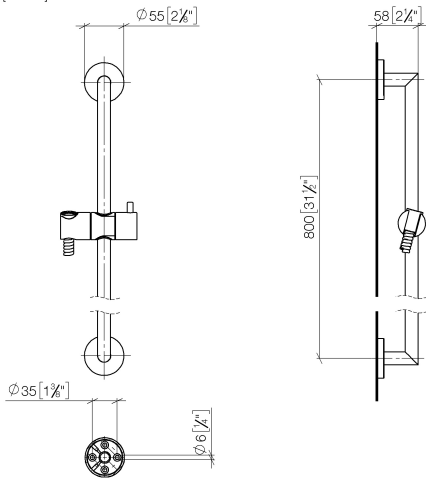

**Shower set - Dark Chrome**

TARA

ST 050 201 5660

Fits: TARA, META

- slide bar
- Pipe diameter 18 mm
- rosette Ø 55 mm
- gauge 800 mm
- metal shower hose 1750mm with integrated anti-twist protection
- shower hose connector 3/8"
- Three or five settings: COMPACT RAIN, COMPACT SOFT FLOW, COMPACT AQUAPRESSURE FLOW, max. flow rate 15 l/min (at 3 bar)
- Function from: 7 l/min
- spray head Ø 100mm

## Shower set - Dark Chrome

---

TARA

ST 050 201 5660

ST 050 201 5660

Fits: TARA, META

- slide bar
- Pipe diameter 18 mm
- rosette Ø 55 mm
- gauge 800 mm
- metal shower hose 1750mm with integrated anti-twist protection
- shower hose connector 3/8"

ST 050 201 5660

mm [inches]

ST 050 201 5660

Parts for other finishes can be found here: [Chrome](#)

- Three or five settings: COMPACT RAIN, COMPACT SOFT FLOW, COMPACT AQUAPRESSURE FLOW, max. flow rate 15 l/min (at 3 bar)
- with anti-scale system
- spray head Ø 100mm
- 1/2" connection
- WRAS 1704043
- Function from: 7 l/min

## Shower set - Dark Chrome

TARA

ST 050 201 5660

---

ST 050 201 5660

mm [inches]

Flow rate chart

Certificates