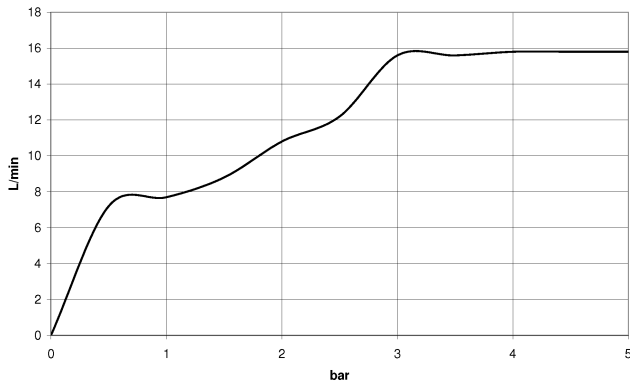

## Shower set - Dark Chrome

TARA

ST 050 201 5660

---

ST 050 201 5660

mm [inches]

Flow rate chart

Certificates