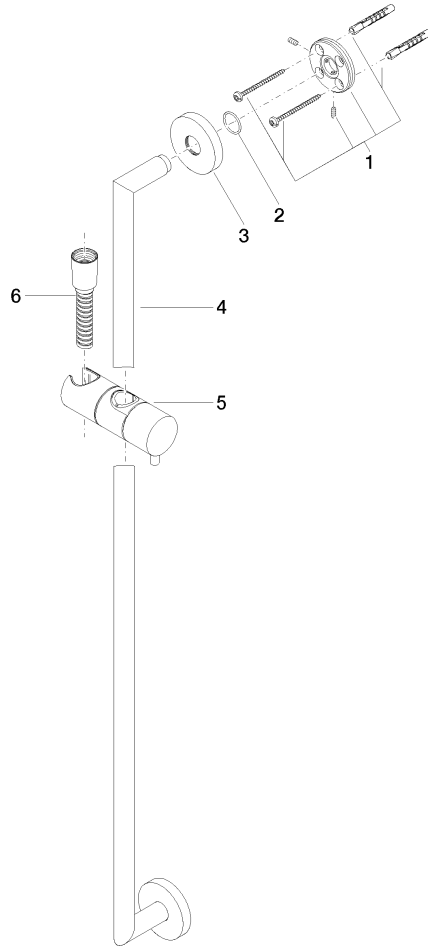

**Shower set - Dark Chrome**

TARA

ST 050 201 5660

Fits: TARA, META

- slide bar
- Pipe diameter 18 mm
- rosette Ø 55 mm
- gauge 800 mm
- metal shower hose 1750mm with integrated anti-twist protection
- shower hose connector 3/8"
- Three or five settings: COMPACT RAIN, COMPACT SOFT FLOW, COMPACT AQUAPRESSURE FLOW, max. flow rate 15 l/min (at 3 bar)
- Function from: 7 l/min
- spray head Ø 100mm

## Shower set - Dark Chrome

---

TARA

ST 050 201 5660

ST 050 201 5660

Fits: TARA, META

- slide bar
- Pipe diameter 18 mm
- rosette Ø 55 mm
- gauge 800 mm
- metal shower hose 1750mm with integrated anti-twist protection
- shower hose connector 3/8"

ST 050 201 5660

mm [inches]

ST 050 201 5660

Parts for other finishes can be found here: [Chrome](#)

- Three or five settings: COMPACT RAIN, COMPACT SOFT FLOW, COMPACT AQUAPRESSURE FLOW, max. flow rate 15 l/min (at 3 bar)
- with anti-scale system
- spray head Ø 100mm
- 1/2" connection
- WRAS 1704043
- Function from: 7 l/min

## Shower set - Dark Chrome

TARA

ST 050 201 5660

---

ST 050 201 5660

mm [inches]

Flow rate chart

Certificates