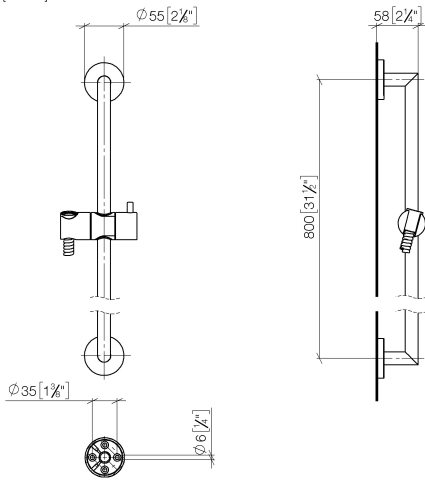

ST 050 201 5660

Fits: TARA, META

- slide bar
- Pipe diameter 18 mm
- rosette Ø 55 mm
- gauge 800 mm
- metal shower hose 1750mm with integrated anti-twist protection
- shower hose connector 3/8"
- Three or five settings: COMPACT RAIN, COMPACT SOFT FLOW, COMPACT AQUAPRESSURE FLOW, max. flow rate 15 l/min (at 3 bar)
- Function from: 7 l/min
- spray head Ø 100mm

Fits: TARA, META

- slide bar
- Pipe diameter 18 mm
- rosette Ø 55 mm
- gauge 800 mm
- metal shower hose 1750mm with integrated anti-twist protection
- shower hose connector 3/8"

This article does not include a hand shower!

Required miscellaneous

Concealed wall elbow - 35 085 970 90
 •min. recess depth 90 mm
 •max. recess depth 163 mm

Required miscellaneous

Wall elbow - Light Gold 28 450 625-26

Required miscellaneous

Slide unit - Light Gold 12 580 970-26

Required miscellaneous

Hand shower FlowReduce - Light Gold 28 018 979-26 0010

ST 050 201 5660

mm [inches]

Spare parts list

No.	Item Number	Name	Quantity used	Delivery time
1	05 17 62 500 00 90	fixing set	2	2
2	90 14 10 032 00 90	seal	2	2
3	08 27 62 500-26	rosette	2	60
4	05 28 22 590 01-26	bar	1	60
5	12 580 970-26	Slide unit - Light Gold	1	30
6	28 322 970-26	Metal shower hose 1/2" x 3/8" x 1750 mm - Light Gold	1	30