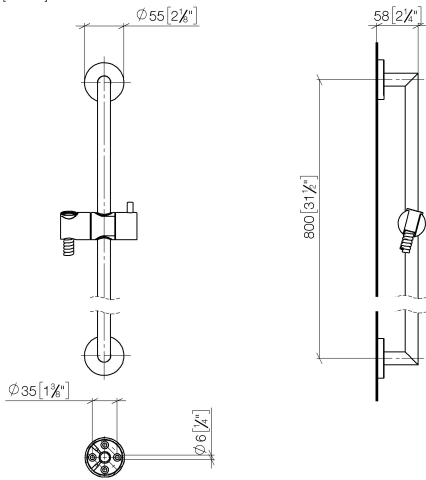

ST 050 201 5660

mm [inches]

Certificates

WRAS_2009048. ACS_20 ACC LY 738.