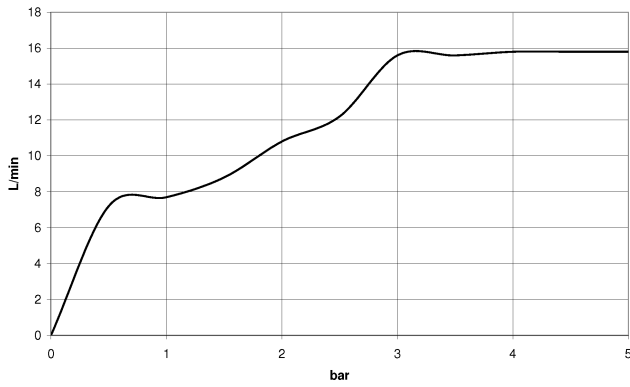

## Shower set - Brushed Durabronz (23kt Gold)

---

TARA

ST 050 201 5660

ST 050 201 5660

mm [inches]

Flow rate chart

Certificates