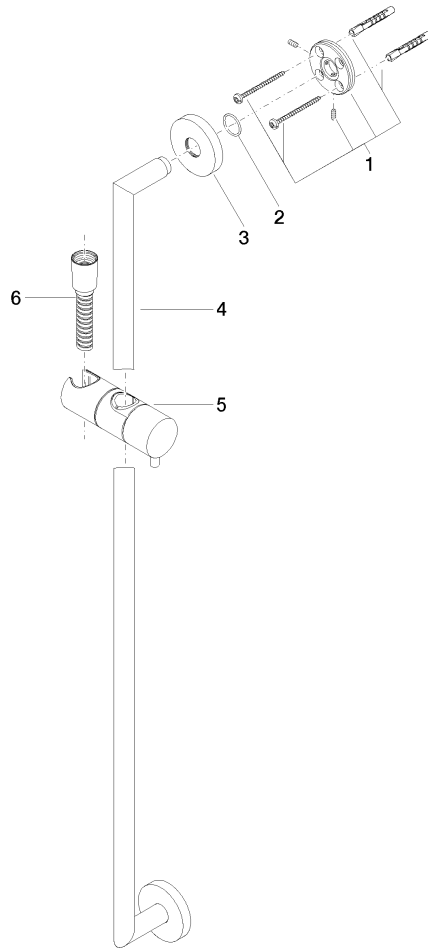

ST 050 201 5660

Fits: TARA, META

- slide bar
- Pipe diameter 18 mm
- rosette Ø 55 mm
- gauge 800 mm
- metal shower hose 1750mm with integrated anti-twist protection
- shower hose connector 3/8"
- Three or five settings: COMPACT RAIN, COMPACT SOFT FLOW, COMPACT AQUAPRESSURE FLOW, max. flow rate 15 l/min (at 3 bar)
- Function from: 7 l/min
- spray head Ø 100mm

# Shower set - Brushed Durabronze (23kt Gold)

TARA

ST 050 201 5660

Fits: TARA, META

- slide bar
- Pipe diameter 18 mm
- rosette Ø 55 mm
- gauge 800 mm
- metal shower hose 1750mm with integrated anti-twist protection
- shower hose connector 3/8"

## Required miscellaneous

	<b>Hand shower FlowReduce - Brushed Durabronze (23kt Gold)</b>	28 018 979-28 0010
--	--	-----------------------

ST 050 201 5660

mm [inches]

Certificates

WRAS\_2009048. ACS\_20 ACC LY 738.

ST 050 201 5660

Spare parts list

No.	Item Number	Name	Quantity used	Delivery time
1	05 17 62 500 00 90	fixing set	2	2
2	90 14 10 032 00 90	seal	2	2
3	08 27 62 500-28	rosette	2	20
4	05 28 22 590 01-28	bar	1	20
5	12 580 970-28	Slide unit - Brushed Durabron (23kt Gold)	1	20
6	28 322 970-28	Metal shower hose 1/2" x 3/8" x 1750 mm - Brushed Durabron (23kt Gold)	1	20