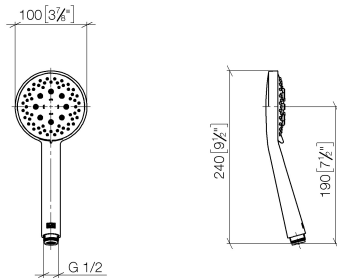

ST 050 201 5660

Fits: TARA, META

- slide bar
- Pipe diameter 18 mm
- rosette Ø 55 mm
- gauge 800 mm
- metal shower hose 1750mm with integrated anti-twist protection
- shower hose connector 3/8"
- Three or five settings: COMPACT RAIN, COMPACT SOFT FLOW, COMPACT AQUAPRESSURE FLOW, max. flow rate 15 l/min (at 3 bar)
- Function from: 7 l/min
- spray head Ø 100mm

# Shower set - Brushed Durabronze (23kt Gold)

TARA

ST 050 201 5660

Fits: TARA, META

- slide bar
- Pipe diameter 18 mm
- rosette Ø 55 mm
- gauge 800 mm
- metal shower hose 1750mm with integrated anti-twist protection
- shower hose connector 3/8"

ST 050 201 5660

Spare parts list

No.	Item Number	Name	Quantity used	Delivery time
1	05 17 62 500 00 90	fixing set	2	2
2	90 14 10 032 00 90	seal	2	2
3	08 27 62 500-28	rosette	2	20
4	05 28 22 590 01-28	bar	1	20
5	12 580 970-28	Slide unit - Brushed Durabron (23kt Gold)	1	20
6	28 322 970-28	Metal shower hose 1/2" x 3/8" x 1750 mm - Brushed Durabron (23kt Gold)	1	20

## Shower set - Brushed Durabronz (23kt Gold)

---

TARA

ST 050 201 5660

ST 050 201 5660

mm [inches]

Flow rate chart

Certificates