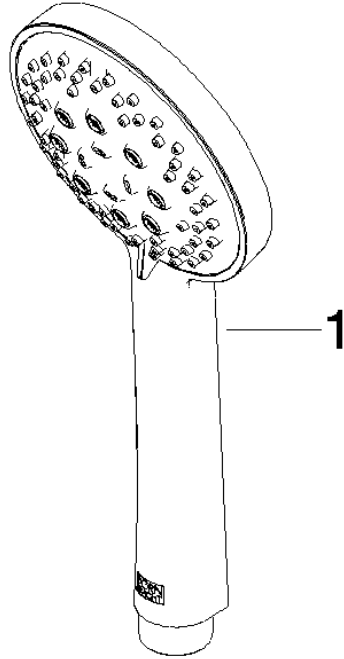

ST 050 201 5660

Parts for other
finishes can be found
here: Chrome

Spare parts list

No.	Item Number	Name	Quantity used	Delivery time
1	09 23 01 039 90	sieve	1	2