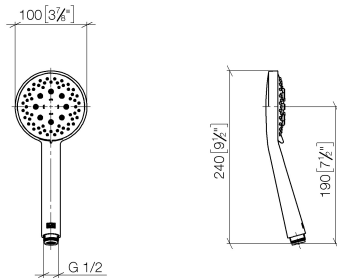

Fits: TARA, META

- slide bar
- Pipe diameter 18 mm
- rosette Ø 55 mm
- gauge 800 mm
- metal shower hose 1750mm with integrated anti-twist protection
- shower hose connector 3/8"

This article does not include a hand shower!

ST 050 201 5660

mm [inches]

Certificates

WRAS_2009048. ACS_20 ACC LY 738. IAPMO_4976 (4).

ST 050 201 5660

Spare parts list

No.	Item Number	Name	Quantity used	Delivery time
1	05 17 62 500 00 90	fixing set	2	2
2	90 14 10 032 00 90	seal	2	2
3	08 27 62 500-99	rosette	2	30
4	05 28 22 590 01-99	bar	1	30
5	12 580 970-99	Slide unit - Brushed Dark Platinum	1	30
6	28 322 970-99	Metal shower hose 1/2" x 3/8" x 1750 mm - Brushed Dark Platinum	1	2

Shower set - Brushed Dark Platinum

TARA

ST 050 201 5660

Shower set - Brushed Dark Platinum

TARA

ST 050 201 5660

Shower set - Brushed Dark Platinum

TARA

ST 050 201 5660

ST 050 201 5660

mm [inches]

Flow rate chart

Certificates

LGA_29984.

DVGW_DW-
6517DN0129.

WRAS_2210003.