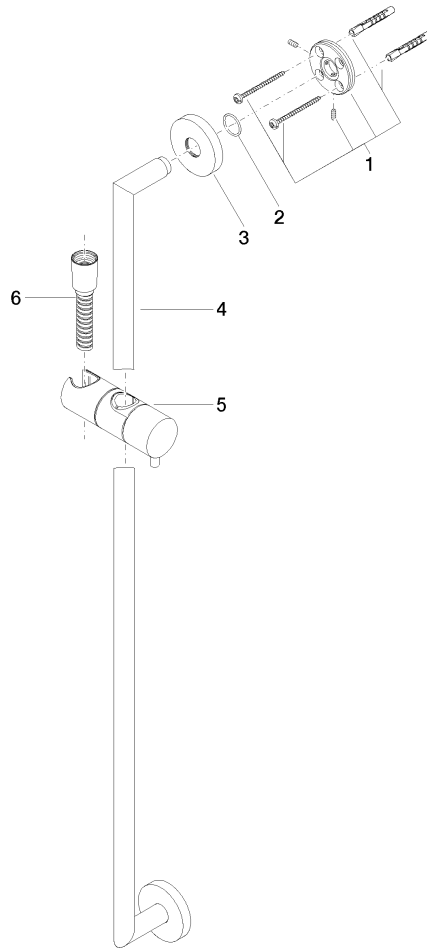

ST 050 201 5660

Fits: TARA, META

- slide bar
- Pipe diameter 18 mm
- rosette Ø 55 mm
- gauge 800 mm
- metal shower hose 1750mm with integrated anti-twist protection
- shower hose connector 3/8"
- Three or five settings: COMPACT RAIN, COMPACT SOFT FLOW, COMPACT AQUAPRESSURE FLOW, max. flow rate 15 l/min (at 3 bar)
- Function from: 7 l/min
- spray head Ø 100mm

Fits: TARA, META

- slide bar
- Pipe diameter 18 mm
- rosette Ø 55 mm
- gauge 800 mm
- metal shower hose 1750mm with integrated anti-twist protection
- shower hose connector 3/8"

This article does not include a hand shower!

ST 050 201 5660

mm [inches]

Certificates

WRAS_2009048. ACS_20 ACC LY 738. IAPMO_4976 (4).

ST 050 201 5660

Spare parts list

No.	Item Number	Name	Quantity used	Delivery time
1	05 17 62 500 00 90	fixing set	2	2
2	90 14 10 032 00 90	seal	2	2
3	08 27 62 500-99	rosette	2	30
4	05 28 22 590 01-99	bar	1	30
5	12 580 970-99	Slide unit - Brushed Dark Platinum	1	30
6	28 322 970-99	Metal shower hose 1/2" x 3/8" x 1750 mm - Brushed Dark Platinum	1	2

ST 050 201 5660

- Three or five settings: COMPACT RAIN, COMPACT SOFT FLOW, COMPACT AQUAPRESSURE FLOW, max. flow rate 15 l/min (at 3 bar)
- with anti-scale system
- spray head Ø 100mm
- 1/2" connection
- WRAS 1704043
- Function from: 7 l/min