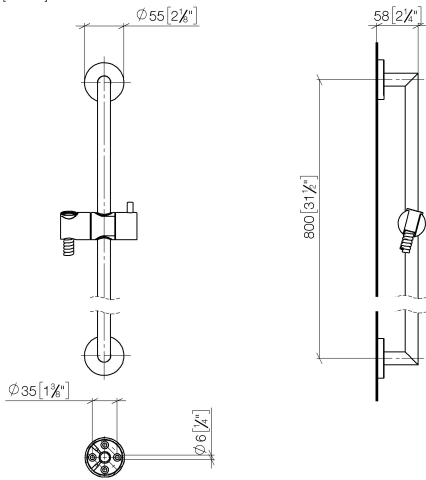

ST 050 201 5660

Fits: TARA, META

- slide bar
- Pipe diameter 18 mm
- rosette Ø 55 mm
- gauge 800 mm
- metal shower hose 1750mm with integrated anti-twist protection
- shower hose connector 3/8"
- Three or five settings: COMPACT RAIN, COMPACT SOFT FLOW, COMPACT AQUAPRESSURE FLOW, max. flow rate 15 l/min (at 3 bar)
- Function from: 7 l/min
- spray head Ø 100mm

Fits: TARA, META

- slide bar
- Pipe diameter 18 mm
- rosette Ø 55 mm
- gauge 800 mm
- metal shower hose 1750mm with integrated anti-twist protection
- shower hose connector 3/8"

This article does not include a hand shower!

ST 050 201 5660

mm [inches]

Certificates

WRAS_2009048. ACS_20 ACC LY 738. IAPMO_4976 (4).

ST 050 201 5660

Spare parts list

No.	Item Number	Name	Quantity used	Delivery time
1	05 17 62 500 00 90	fixing set	2	2
2	90 14 10 032 00 90	seal	2	2
3	08 27 62 500-99	rosette	2	30
4	05 28 22 590 01-99	bar	1	30
5	12 580 970-99	Slide unit - Brushed Dark Platinum	1	30
6	28 322 970-99	Metal shower hose 1/2" x 3/8" x 1750 mm - Brushed Dark Platinum	1	2