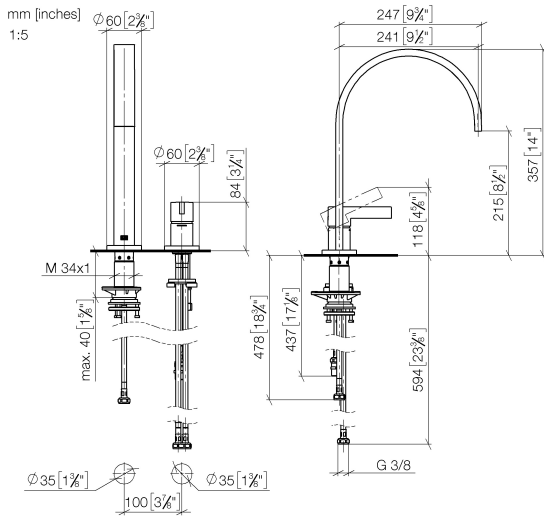

ST 110 100 1682