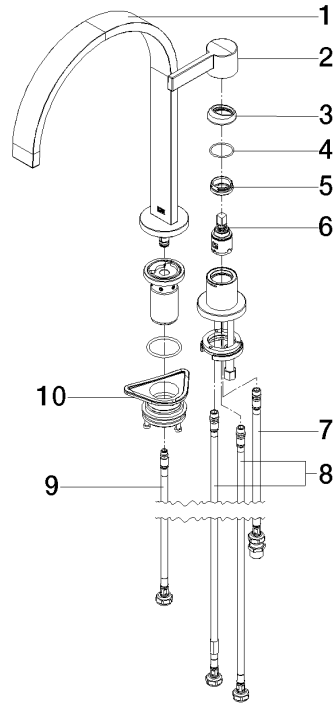

Spare parts list

No.	Item Number	Name	Quantity used	Delivery time
1	90 28 22 390 00-00	spout	1	10
2	90 20 87 003 00-00	handle	1	-
Spare part can no longer be ordered, please order the replacement item				
3	09 28 30 026-00	cover	1	10
4	09 14 10 091 90	seal	1	2
5	09 24 04 266 90	nut	1	2
6	90 15 05 042 00 90	cartridge	1	2
7	04 30 04 104 00 90	hose	1	2
8	04 30 04 105 00 90	hose	2	2
9	04 30 04 100 00 90	hose	1	2
10	90 30 10 057 00 90	fixing set	1	-
Spare part can no longer be ordered, please order the replacement item				

ST 110 100 1682

- with round rosette
- spray flow
- automatic spout/shower diverter
- height of mixer 191 mm
- hole diameter rinsing spray 32mm
- fabric braided hose 1500 mm
- sprayface with anti-scaling system
- lead-free

LGA_38643.

Belgaqua_24-005-
27_3.

ST 110 100 1682

Parts for other finishes can be found here: [Brushed](#)
[Platinum](#)

Spare parts list

No.	Item Number	Name	Quantity used	Delivery time
1	90 28 20 068 00 90	connection	1	2
2	90 17 09 046 12 90	diverter	1	2
3	90 24 03 241 00 90	nipple	1	2
4	90 14 20 019 00 90	seal	1	2
5	04 23 10 047 00 92	fixing set	1	60
6	90 27 86 001 00-00	rosette	1	-
Spare part can no longer be ordered, please order the replacement item				
7	90 30 02 062 00-00	hose	1	2
8	09 23 01 039 90	sieve	1	2
9	04 12 11 158 00-00	shower	1	10