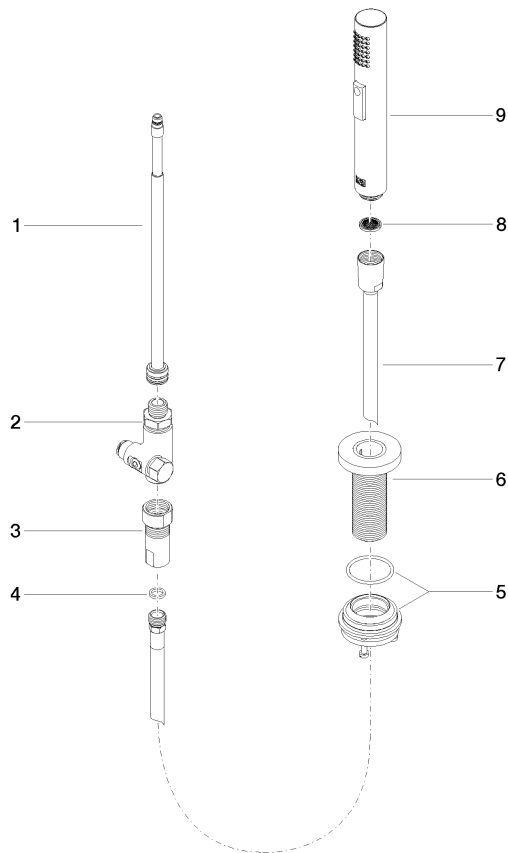

Spare parts list

No.	Item Number	Name	Quantity used	Delivery time
1	90 28 22 390 00-00	spout	1	10
2	90 20 87 003 00-00	handle	1	-
Spare part can no longer be ordered, please order the replacement item				
3	09 28 30 026-00	cover	1	10
4	09 14 10 091 90	seal	1	2
5	09 24 04 266 90	nut	1	2
6	90 15 05 042 00 90	cartridge	1	2
7	04 30 04 104 00 90	hose	1	2
8	04 30 04 105 00 90	hose	2	2
9	04 30 04 100 00 90	hose	1	2
10	90 30 10 057 00 90	fixing set	1	-
Spare part can no longer be ordered, please order the replacement item				

ST 110 100 1682

- with round rosette
- spray flow
- automatic spout/shower diverter
- height of mixer 191 mm
- hole diameter rinsing spray 32mm
- fabric braided hose 1500 mm
- sprayface with anti-scaling system
- lead-free

MEM Two-hole mixer with individual rosettes with rinsing spray set - Chrome

MEM

ST 110 100 1682

ST 110 100 1682

mm [inches]

Flow rate chart

Certificates

LGA_29572.

LGA_38643.

Belgaqua_24-005-
27_3.

ST 110 100 1682

Parts for other finishes can be found here: [Brushed](#)
[Platinum](#)

Spare parts list

No.	Item Number	Name	Quantity used	Delivery time
1	90 28 20 068 00 90	connection	1	2
2	90 17 09 046 12 90	diverter	1	2
3	90 24 03 241 00 90	nipple	1	2
4	90 14 20 019 00 90	seal	1	2
5	04 23 10 047 00 92	fixing set	1	60
6	90 27 86 001 00-00	rosette	1	-
Spare part can no longer be ordered, please order the replacement item				
7	90 30 02 062 00-00	hose	1	2
8	09 23 01 039 90	sieve	1	2
9	04 12 11 158 00-00	shower	1	10