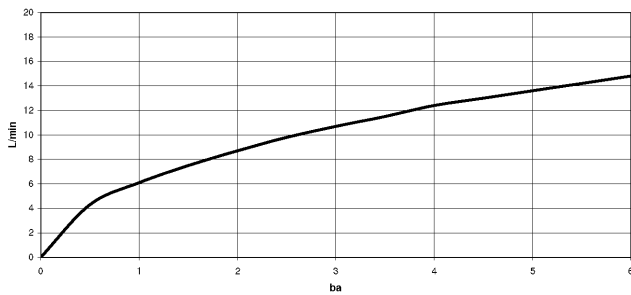

MEM Two-hole mixer with individual rosettes with rinsing spray set - Chrome

MEM

ST 110 100 1682

ST 110 100 1682

mm [inches]

Flow rate chart

Certificates

LGA_29572.