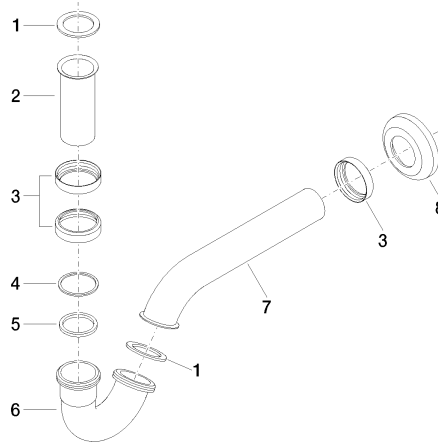

Siphon for bidet 1 1/4" - Brushed Chrome

IMO

10 050 970

• rosette Ø 65 mm

Fits: IMO, LULU, MADISON, MEM, TARA,  
CL.1, LISSÉ, VAIA, META, CYO

	Brushed Chrome	10 050 970-93
	Chrome	10 050 970-00
	Brushed Platinum	10 050 970-06
	Platinum	10 050 970-08
	Durabrand (23kt Gold)	10 050 970-09
	Dark Chrome	10 050 970-19
	Light Gold	10 050 970-26
	Brushed Light Gold	10 050 970-27
	Brushed Durabrand (23kt Gold)	10 050 970-28
	Matte Black	10 050 970-33
	Brushed Bronze	10 050 970-42
	Brushed Champagne (22kt Gold)	10 050 970-46
	Champagne (22kt Gold)	10 050 970-47
	Brushed Dark Platinum	10 050 970-99

# Siphon for bidet 1 1/4" - Brushed Chrome

IMO

10 050 970

mm [inches]

10 050 970

**Product version from 10/1/2023**

Parts for other  
finishes can be found  
here: [Chrome](#)

## Siphon for bidet 1 1/4" - Brushed Chrome

IMO

10 050 970

#### Product version from 10/1/2023

No.	Item Number	Name	Quantity used	Delivery time
	09 14 05 018 90	seal	11	2