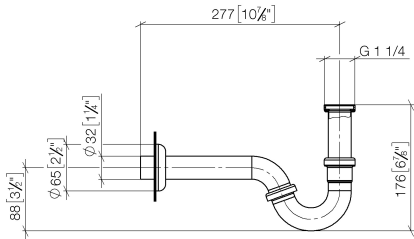

Siphon for bidet 1 1/4" - Brushed Chrome

IMO

10 050 970

• rosette Ø 65 mm

Fits: IMO, LULU, MADISON, MEM, TARA,  
CL.1, LISSÉ, VAIA, META, CYO

	Brushed Chrome	10 050 970-93
	Chrome	10 050 970-00
	Brushed Platinum	10 050 970-06
	Platinum	10 050 970-08
	Durabrand (23kt Gold)	10 050 970-09
	Dark Chrome	10 050 970-19
	Light Gold	10 050 970-26
	Brushed Light Gold	10 050 970-27
	Brushed Durabrand (23kt Gold)	10 050 970-28
	Matte Black	10 050 970-33
	Brushed Bronze	10 050 970-42
	Brushed Champagne (22kt Gold)	10 050 970-46
	Champagne (22kt Gold)	10 050 970-47
	Brushed Dark Platinum	10 050 970-99

# Siphon for bidet 1 1/4" - Brushed Chrome

IMO

10 050 970

mm [inches]

10 050 970

**Product version from 10/1/2023**

Parts for other  
finishes can be found  
here: [Chrome](#)

## Siphon for bidet 1 1/4" - Brushed Chrome

IMO

10 050 970

#### Product version from 10/1/2023

No.	Item Number	Name	Quantity used	Delivery time
	09 14 05 018 90	seal	11	2