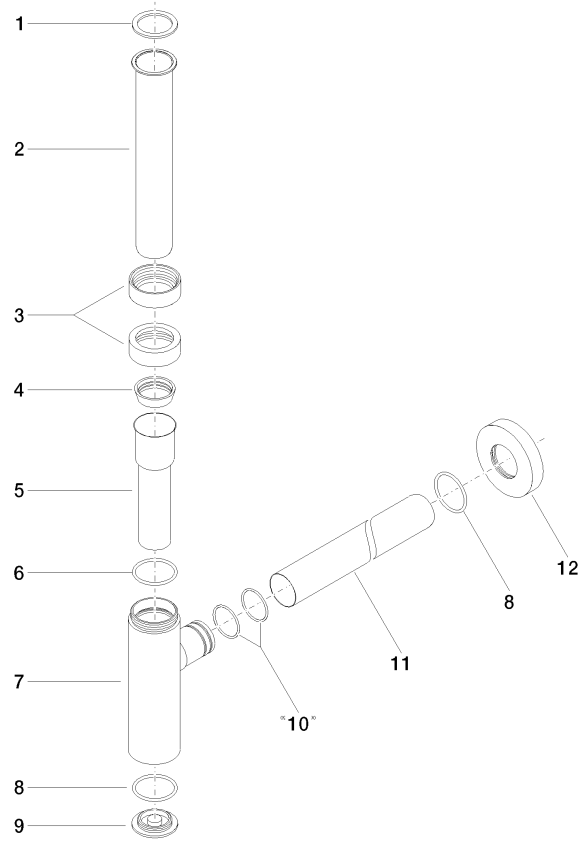

10 060 970

● rosette Ø 70 mm

Fits: LULU, TARA, LISSÉ, VAIA, META

	Brushed Platinum	10 060 970-06
	Chrome	10 060 970-00
	Platinum	10 060 970-08
	Durabress (23kt Gold)	10 060 970-09
	Dark Chrome	10 060 970-19
	Light Gold	10 060 970-26
	Brushed Light Gold	10 060 970-27
	Brushed Durabress (23kt Gold)	10 060 970-28
	Matte Black	10 060 970-33
	Brushed Bronze	10 060 970-42
	Brushed Champagne (22kt Gold)	10 060 970-46
	Champagne (22kt Gold)	10 060 970-47
	Brushed Chrome	10 060 970-93
	Brushed Dark Platinum	10 060 970-99

10 060 970

mm [inches]

10 060 970

**Product version from 10/1/2023**

Parts for other finishes can be found here: [Chrome](#)

### Spare parts list

#### Product version from 10/1/2023

No.	Item Number	Name	Quantity used	Delivery time
	09 14 20 060 90	seal	15	2