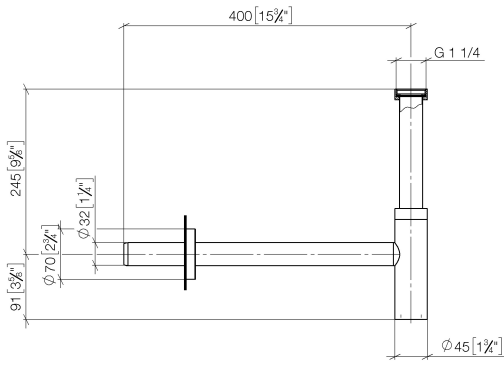

10 060 970

● rosette Ø 70 mm

Fits: LULU, TARA, LISSÉ, VAIA, META

	Brushed Platinum	10 060 970-06
	Chrome	10 060 970-00
	Platinum	10 060 970-08
	Durabress (23kt Gold)	10 060 970-09
	Dark Chrome	10 060 970-19
	Light Gold	10 060 970-26
	Brushed Light Gold	10 060 970-27
	Brushed Durabress (23kt Gold)	10 060 970-28
	Matte Black	10 060 970-33
	Brushed Bronze	10 060 970-42
	Brushed Champagne (22kt Gold)	10 060 970-46
	Champagne (22kt Gold)	10 060 970-47
	Brushed Chrome	10 060 970-93
	Brushed Dark Platinum	10 060 970-99

10 060 970

mm [inches]

10 060 970

**Product version from 10/1/2023**

Parts for other finishes can be found here: [Chrome](#)

## Siphon for basin - Brushed Platinum

LULU

10 060 970

#### Product version from 10/1/2023

No.	Item Number	Name	Quantity used	Delivery time
	09 14 20 060 90	seal	15	2