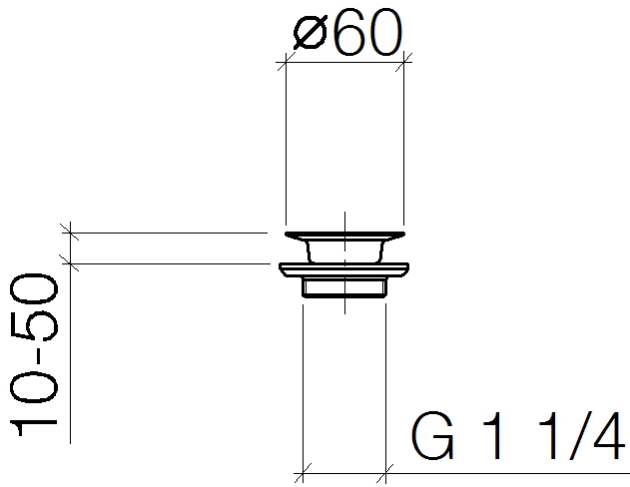

**Grated waste 1 1/4" - Matte White**

IMO

10 100 970

Fits: IMO, LULU, MADISON, MEM, TARA,  
CL.1, LISSÉ, VAIA, META, CYO

	Matte White	10 100 970-10
	Chrome	10 100 970-00
	Brushed Platinum	10 100 970-06
	Platinum	10 100 970-08
	Durabress (23kt Gold)	10 100 970-09
	Dark Chrome	10 100 970-19
	Light Gold	10 100 970-26
	Brushed Light Gold	10 100 970-27
	Brushed Durabress (23kt Gold)	10 100 970-28
	Brushed Bronze	10 100 970-42
	Brushed Champagne (22kt Gold)	10 100 970-46
	Champagne (22kt Gold)	10 100 970-47
	Brushed Chrome	10 100 970-93
	Brushed Dark Platinum	10 100 970-99

## Grated waste 1 1/4" - Matte White

---

IMO

10 100 970

10 100 970

10 100 970

**Product version from 10/1/2023**

Parts for other  
finishes can be found  
here: [Chrome](#)

## Grated waste 1 1/4" - Matte White

IMO

10 100 970

#### Product version from 10/1/2023

No.	Item Number	Name	Quantity used	Delivery time
	09 30 30 115-10	screw	4	60