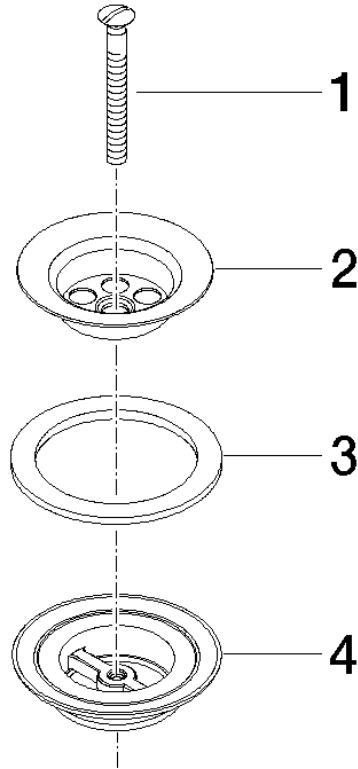

**Grated waste 1 1/4" - Matte White**

IMO

10 100 970

Fits: IMO, LULU, MADISON, MEM, TARA,  
CL.1, LISSÉ, VAIA, META, CYO

	Matte White	10 100 970-10
	Chrome	10 100 970-00
	Brushed Platinum	10 100 970-06
	Platinum	10 100 970-08
	Durabress (23kt Gold)	10 100 970-09
	Dark Chrome	10 100 970-19
	Light Gold	10 100 970-26
	Brushed Light Gold	10 100 970-27
	Brushed Durabress (23kt Gold)	10 100 970-28
	Brushed Bronze	10 100 970-42
	Brushed Champagne (22kt Gold)	10 100 970-46
	Champagne (22kt Gold)	10 100 970-47
	Brushed Chrome	10 100 970-93
	Brushed Dark Platinum	10 100 970-99

## Grated waste 1 1/4" - Matte White

---

IMO

10 100 970

10 100 970

10 100 970

**Product version from 10/1/2023**

Parts for other  
finishes can be found  
here: [Chrome](#)

## Grated waste 1 1/4" - Matte White

IMO

10 100 970

#### Product version from 10/1/2023

No.	Item Number	Name	Quantity used	Delivery time
	09 30 30 115-10	screw	4	60