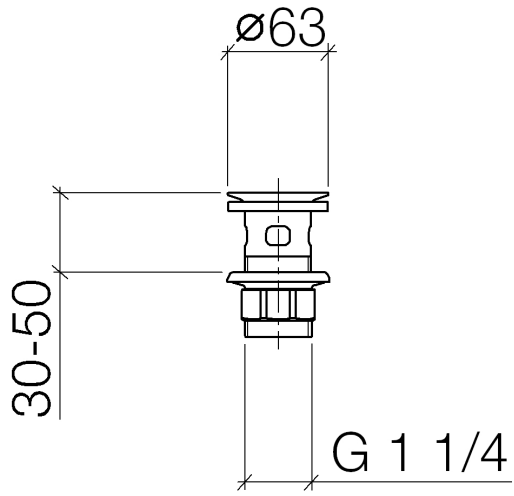

10 105 970 Product version from 10/1/2023

|   |                               |               |
|---|-------------------------------|---------------|
|    | Matte White                   | 10 105 970-10 |
|    | Chrome                        | 10 105 970-00 |
|    | Brushed Platinum              | 10 105 970-06 |
|    | Platinum                      | 10 105 970-08 |
|    | Durabross (23kt Gold)         | 10 105 970-09 |
|    | Dark Chrome                   | 10 105 970-19 |
|    | Light Gold                    | 10 105 970-26 |
|    | Brushed Light Gold            | 10 105 970-27 |
|    | Brushed Durabross (23kt Gold) | 10 105 970-28 |
|   | Matte Black                   | 10 105 970-33 |
|  | Brushed Bronze                | 10 105 970-42 |
|  | Brushed Champagne (22kt Gold) | 10 105 970-46 |
|  | Champagne (22kt Gold)         | 10 105 970-47 |
|  | Brushed Chrome                | 10 105 970-93 |
|  | Brushed Dark Platinum         | 10 105 970-99 |

## Grated waste 1 1/4" - Matte White

SERIES-VARIOUS

10 105 970 Product version from 10/1/2023

Only suitable for basins with an overflow.

10 105 970 Product version from 10/1/2023

10 105 970 Product version from 10/1/2023

Parts for other finishes can be found here: [Chrome](#)

**Spare parts list**

| No. | Item Number     | Name | Quantity used | Delivery time |
|-----|-----------------|------|---------------|---------------|
| 4   | 09 23 10 020-10 | nut  | 1.00          | 60            |
| 3   | 09 14 03 025 90 | seal | 1.00          | 2             |
| 1   | 09 11 01 027-10 | cup  | 1.00          | 60            |
| 2   | 09 14 05 039 90 | seal | 1.00          | 2             |