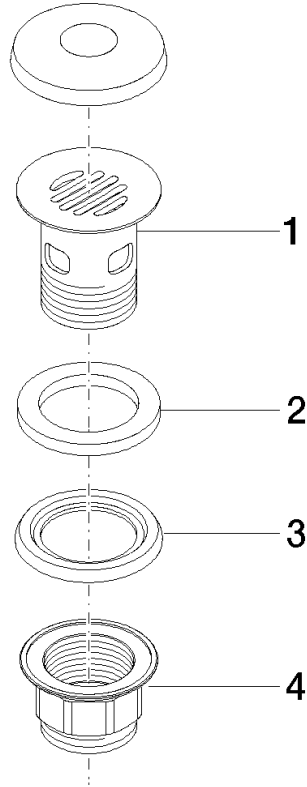

10 105 970 Product version from 10/1/2023

|   |                               |               |
|---|-------------------------------|---------------|
|    | Matte White                   | 10 105 970-10 |
|    | Chrome                        | 10 105 970-00 |
|    | Brushed Platinum              | 10 105 970-06 |
|    | Platinum                      | 10 105 970-08 |
|    | Durabross (23kt Gold)         | 10 105 970-09 |
|    | Dark Chrome                   | 10 105 970-19 |
|    | Light Gold                    | 10 105 970-26 |
|    | Brushed Light Gold            | 10 105 970-27 |
|    | Brushed Durabross (23kt Gold) | 10 105 970-28 |
|   | Matte Black                   | 10 105 970-33 |
|  | Brushed Bronze                | 10 105 970-42 |
|  | Brushed Champagne (22kt Gold) | 10 105 970-46 |
|  | Champagne (22kt Gold)         | 10 105 970-47 |
|  | Brushed Chrome                | 10 105 970-93 |
|  | Brushed Dark Platinum         | 10 105 970-99 |

## Grated waste 1 1/4" - Matte White

SERIES-VARIOUS

10 105 970 Product version from 10/1/2023

Only suitable for basins with an overflow.

10 105 970 Product version from 10/1/2023

10 105 970 Product version from 10/1/2023

Parts for other finishes can be found here: [Chrome](#)

**Spare parts list**

| No. | Item Number     | Name | Quantity used | Delivery time |
|-----|-----------------|------|---------------|---------------|
| 4   | 09 23 10 020-10 | nut  | 1.00          | 60            |
| 3   | 09 14 03 025 90 | seal | 1.00          | 2             |
| 1   | 09 11 01 027-10 | cup  | 1.00          | 60            |
| 2   | 09 14 05 039 90 | seal | 1.00          | 2             |