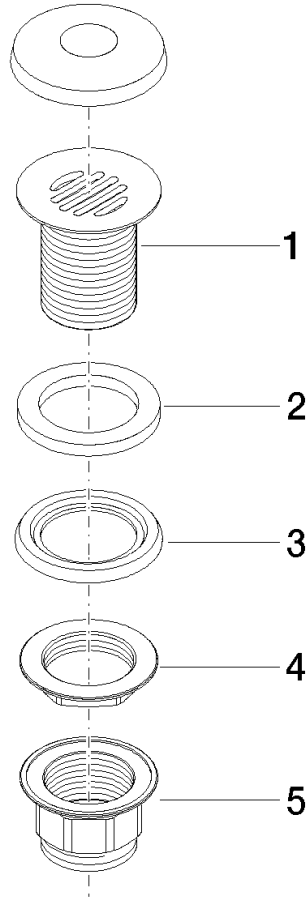

10 110 970

Fits: IMO, LULU, MADISON, MEM, TARA,  
CL.1, LISSÉ, VAIA, META, CYO

	Chrome	10 110 970-00
	Brushed Platinum	10 110 970-06
	Platinum	10 110 970-08
	Durabross (23kt Gold)	10 110 970-09
	Dark Chrome	10 110 970-19
	Light Gold	10 110 970-26
	Brushed Light Gold	10 110 970-27
	Brushed Durabross (23kt Gold)	10 110 970-28
	Matte Black	10 110 970-33
	Brushed Bronze	10 110 970-42
	Brushed Champagne (22kt Gold)	10 110 970-46
	Champagne (22kt Gold)	10 110 970-47
	Brushed Chrome	10 110 970-93
	Brushed Dark Platinum	10 110 970-99

## Grated waste 1 1/4" - Chrome

---

IMO

10 110 970

Only suitable for sinks without an overflow.

10 110 970

10 110 970

Parts for other finishes can be found here: [Brushed](#) [Platinum](#)

**Spare parts list**

No.	Item Number	Name	Quantity used	Delivery time
1	09 11 01 025-00	cup	1	-
Spare part can no longer be ordered, please order the replacement item				
2	09 14 05 039 90	seal	1	2
3	09 14 03 025 90	seal	1	2
4	09 23 10 017 90	nut	1	2
5	09 23 10 020-00	nut	1	60