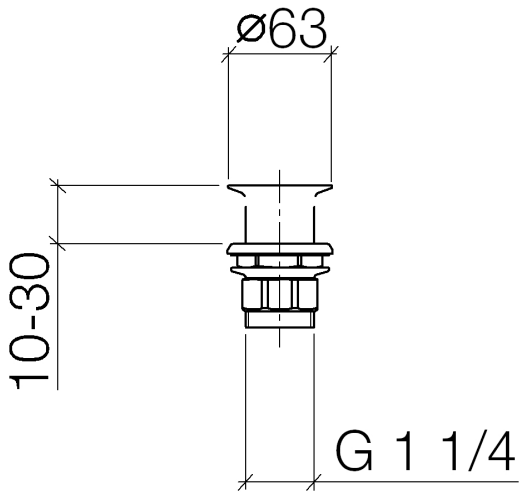

Grated waste 1 1/4" - Light Gold

IMO

10 110 970

Fits: IMO, LULU, MADISON, MEM, TARA,
CL.1, LISSÉ, VAIA, META, CYO

	Light Gold	10 110 970-26
	Chrome	10 110 970-00
	Brushed Platinum	10 110 970-06
	Platinum	10 110 970-08
	Durabrand (23kt Gold)	10 110 970-09
	Dark Chrome	10 110 970-19
	Brushed Light Gold	10 110 970-27
	Brushed Durabrand (23kt Gold)	10 110 970-28
	Matte Black	10 110 970-33
	Brushed Bronze	10 110 970-42
	Brushed Champagne (22kt Gold)	10 110 970-46
	Champagne (22kt Gold)	10 110 970-47
	Brushed Chrome	10 110 970-93
	Brushed Dark Platinum	10 110 970-99

Grated waste 1 1/4" - Light Gold

IMO

10 110 970

Only suitable for sinks without an overflow.

10 110 970

10 110 970

Product version from 10/1/2023

Parts for other
finishes can be found
here: [Chrome](#)

Grated waste 1 1/4" - Light Gold

IMO

10 110 970

Spare parts list

Product version from 10/1/2023

No.	Item Number	Name	Quantity used	Delivery time
	09 11 01 025-26	cup	5	60