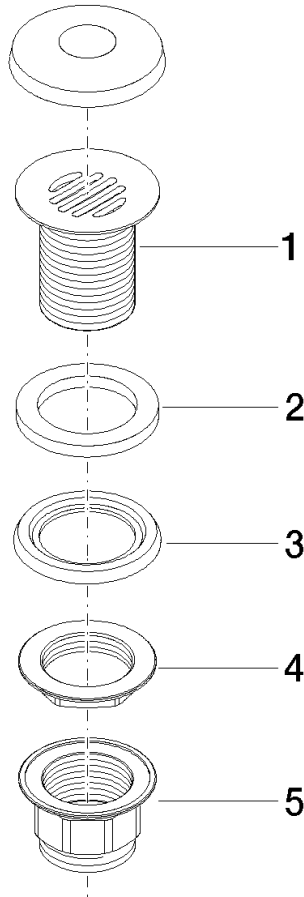

Grated waste 1 1/4" - Light Gold

IMO

10 110 970

Fits: IMO, LULU, MADISON, MEM, TARA,
CL.1, LISSÉ, VAIA, META, CYO

	Light Gold	10 110 970-26
	Chrome	10 110 970-00
	Brushed Platinum	10 110 970-06
	Platinum	10 110 970-08
	Durabrand (23kt Gold)	10 110 970-09
	Dark Chrome	10 110 970-19
	Brushed Light Gold	10 110 970-27
	Brushed Durabrand (23kt Gold)	10 110 970-28
	Matte Black	10 110 970-33
	Brushed Bronze	10 110 970-42
	Brushed Champagne (22kt Gold)	10 110 970-46
	Champagne (22kt Gold)	10 110 970-47
	Brushed Chrome	10 110 970-93
	Brushed Dark Platinum	10 110 970-99

Grated waste 1 1/4" - Light Gold

IMO

10 110 970

Only suitable for sinks without an overflow.

10 110 970

10 110 970

Product version from 10/1/2023

Parts for other
finishes can be found
here: [Chrome](#)

Grated waste 1 1/4" - Light Gold

IMO

10 110 970

Spare parts list

Product version from 10/1/2023

No.	Item Number	Name	Quantity used	Delivery time
	09 11 01 025-26	cup	5	60