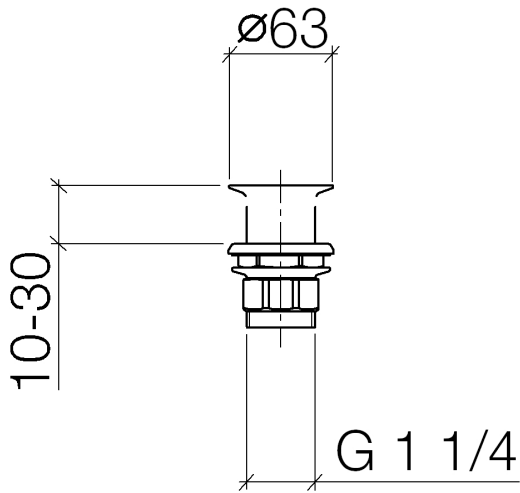

**Grated waste 1 1/4" - Brushed Durabronz (23kt Gold)**

IMO

10 110 970

Fits: IMO, LULU, MADISON, MEM, TARA,  
CL.1, LISSÉ, VAIA, META, CYO

	Brushed Durabronz (23kt Gold)	10 110 970-28
	Chrome	10 110 970-00
	Brushed Platinum	10 110 970-06
	Platinum	10 110 970-08
	Durabronz (23kt Gold)	10 110 970-09
	Dark Chrome	10 110 970-19
	Light Gold	10 110 970-26
	Brushed Light Gold	10 110 970-27
	Matte Black	10 110 970-33
	Brushed Bronze	10 110 970-42
	Brushed Champagne (22kt Gold)	10 110 970-46
	Champagne (22kt Gold)	10 110 970-47
	Brushed Chrome	10 110 970-93
	Brushed Dark Platinum	10 110 970-99

## Grated waste 1 1/4" - Brushed Durabronz (23kt Gold)

---

IMO

10 110 970

Only suitable for sinks without an overflow.

10 110 970

10 110 970

Parts for other finishes can be found here: [Chrome](#)

Spare parts list

No.	Item Number	Name	Quantity used	Delivery time
1	09 11 01 025-28	cup	1	20
2	09 14 05 039 90	seal	1	2
3	09 14 03 025 90	seal	1	2
4	09 23 10 017 90	nut	1	2
5	09 23 10 020-28	nut	1	20