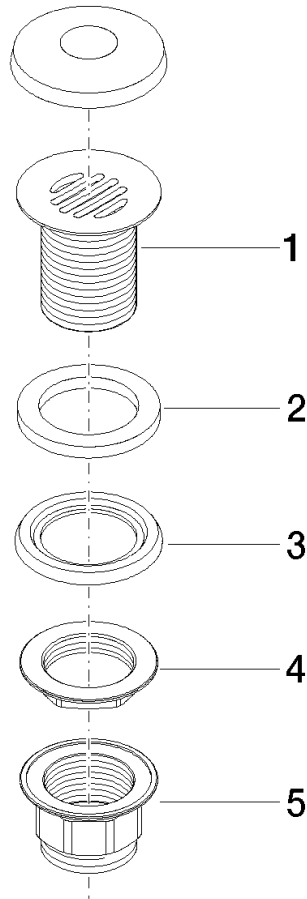

**Grated waste 1 1/4" - Brushed Durabronz (23kt Gold)**

IMO

10 110 970

Fits: IMO, LULU, MADISON, MEM, TARA,  
CL.1, LISSÉ, VAIA, META, CYO

	Brushed Durabronz (23kt Gold)	10 110 970-28
	Chrome	10 110 970-00
	Brushed Platinum	10 110 970-06
	Platinum	10 110 970-08
	Durabronz (23kt Gold)	10 110 970-09
	Dark Chrome	10 110 970-19
	Light Gold	10 110 970-26
	Brushed Light Gold	10 110 970-27
	Matte Black	10 110 970-33
	Brushed Bronze	10 110 970-42
	Brushed Champagne (22kt Gold)	10 110 970-46
	Champagne (22kt Gold)	10 110 970-47
	Brushed Chrome	10 110 970-93
	Brushed Dark Platinum	10 110 970-99

## Grated waste 1 1/4" - Brushed Durabronz (23kt Gold)

---

IMO

10 110 970

Only suitable for sinks without an overflow.

10 110 970

10 110 970

Parts for other finishes can be found here: [Chrome](#)

Spare parts list

No.	Item Number	Name	Quantity used	Delivery time
1	09 11 01 025-28	cup	1	20
2	09 14 05 039 90	seal	1	2
3	09 14 03 025 90	seal	1	2
4	09 23 10 017 90	nut	1	2
5	09 23 10 020-28	nut	1	20