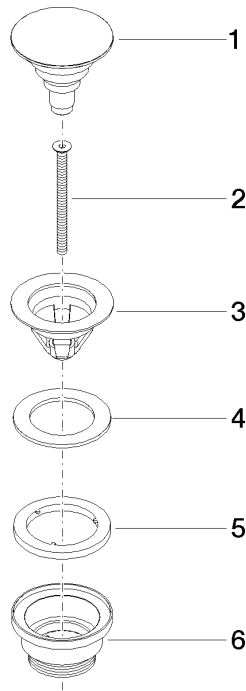

Basin Waste with push fastening 1 1/4" - Chrome

IMO

10 125 970

Fits: IMO, LULU, MADISON, MEM, TARA,
CL.1, LISSÉ, VAIA, META, CYO

	Chrome	10 125 970-00
	Brushed Platinum	10 125 970-06
	Platinum	10 125 970-08
	Durabress (23kt Gold)	10 125 970-09
	Dark Chrome	10 125 970-19
	Light Gold	10 125 970-26
	Brushed Light Gold	10 125 970-27
	Brushed Durabress (23kt Gold)	10 125 970-28
	Matte Black	10 125 970-33
	Platinum / Brushed Platinum	10 125 970-36
	Durabress / Brushed Durabress (23kt Gold)	10 125 970-38
	Brushed Bronze	10 125 970-42
	Brushed Champagne (22kt Gold)	10 125 970-46
	Champagne (22kt Gold)	10 125 970-47
	Brushed Chrome	10 125 970-93
	Brushed Dark Platinum	10 125 970-99

Basin Waste with push fastening 1 1/4" - Chrome

IMO

10 125 970

Only suitable for basins with an overflow.

10 125 970

mm [inches]

10 125 970

Parts for other finishes can be found here: Brushed Platinum

Spare parts list

No.	Item Number	Name	Quantity used	Delivery time
1	04 31 20 096 00-00	plug	1	10
2	09 30 30 179 90	screw	1	2
3	09 11 01 038-00	cup	1	10
4	09 14 05 061 90	seal	1	2
5	09 14 03 153 90	seal	1	2
6	09 11 10 156-00	connection	1	-