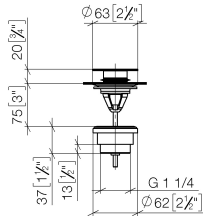

Basin Waste with push fastening 1 1/4" - Chrome

IMO

10 125 970

Fits: IMO, LULU, MADISON, MEM, TARA,
CL.1, LISSÉ, VAIA, META, CYO

	Chrome	10 125 970-00
	Brushed Platinum	10 125 970-06
	Platinum	10 125 970-08
	Durabress (23kt Gold)	10 125 970-09
	Dark Chrome	10 125 970-19
	Light Gold	10 125 970-26
	Brushed Light Gold	10 125 970-27
	Brushed Durabress (23kt Gold)	10 125 970-28
	Matte Black	10 125 970-33
	Platinum / Brushed Platinum	10 125 970-36
	Durabress / Brushed Durabress (23kt Gold)	10 125 970-38
	Brushed Bronze	10 125 970-42
	Brushed Champagne (22kt Gold)	10 125 970-46
	Champagne (22kt Gold)	10 125 970-47
	Brushed Chrome	10 125 970-93
	Brushed Dark Platinum	10 125 970-99

Basin Waste with push fastening 1 1/4" - Chrome

IMO

10 125 970

Only suitable for basins with an overflow.

10 125 970

mm [inches]

10 125 970

Parts for other finishes can be found here: Brushed Platinum

Spare parts list

No.	Item Number	Name	Quantity used	Delivery time
1	04 31 20 096 00-00	plug	1	10
2	09 30 30 179 90	screw	1	2
3	09 11 01 038-00	cup	1	10
4	09 14 05 061 90	seal	1	2
5	09 14 03 153 90	seal	1	2
6	09 11 10 156-00	connection	1	-