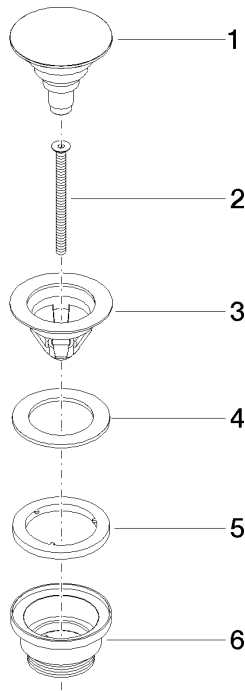

**Basin Waste with push fastening 1 1/4" - Dark Chrome**

IMO

10 125 970

Fits: IMO, LULU, MADISON, MEM, TARA,  
CL.1, LISSÉ, VAIA, META, CYO

	Dark Chrome	10 125 970-19
	Chrome	10 125 970-00
	Brushed Platinum	10 125 970-06
	Platinum	10 125 970-08
	Durabross (23kt Gold)	10 125 970-09
	Light Gold	10 125 970-26
	Brushed Light Gold	10 125 970-27
	Brushed Durabross (23kt Gold)	10 125 970-28
	Matte Black	10 125 970-33
	Platinum / Brushed Platinum	10 125 970-36
	Durabross / Brushed Durabross (23kt Gold)	10 125 970-38
	Brushed Bronze	10 125 970-42
	Brushed Champagne (22kt Gold)	10 125 970-46
	Champagne (22kt Gold)	10 125 970-47
	Brushed Chrome	10 125 970-93
	Brushed Dark Platinum	10 125 970-99

## Basin Waste with push fastening 1 1/4" - Dark Chrome

---

IMO

10 125 970

Only suitable for basins with an overflow.

10 125 970

mm [inches]

10 125 970

### Spare parts list

No.	Item Number	Name	Quantity used	Delivery time
1	04 31 20 096 00-19	plug	1	-
Spare part can no longer be ordered, please order the replacement item				
2	09 30 30 179 90	screw	1	2
3	09 11 01 038-19	cup	1	20
4	09 14 05 061 90	seal	1	2
5	09 14 03 153 90	seal	1	2
6	09 11 10 156-19	connection	1	20