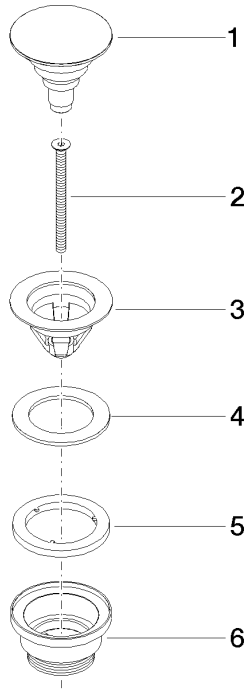

Basin Waste with push fastening 1 1/4" - Brushed Bronze

IMO

10 125 970

Fits: IMO, LULU, MADISON, MEM, TARA,  
CL.1, LISSÉ, VAIA, META, CYO

	Brushed Bronze	10 125 970-42
	Chrome	10 125 970-00
	Brushed Platinum	10 125 970-06
	Platinum	10 125 970-08
	Durabass (23kt Gold)	10 125 970-09
	Dark Chrome	10 125 970-19
	Light Gold	10 125 970-26
	Brushed Light Gold	10 125 970-27
	Brushed Durabass (23kt Gold)	10 125 970-28
	Matte Black	10 125 970-33
	Platinum / Brushed Platinum	10 125 970-36
	Durabass / Brushed Durabass (23kt Gold)	10 125 970-38
	Brushed Champagne (22kt Gold)	10 125 970-46
	Champagne (22kt Gold)	10 125 970-47
	Brushed Chrome	10 125 970-93
	Brushed Dark Platinum	10 125 970-99

## Basin Waste with push fastening 1 1/4" - Brushed Bronze

---

IMO

10 125 970

Only suitable for basins with an overflow.

10 125 970

mm [inches]

10 125 970

Parts for other finishes can be found here: [Chrome](#)

**Spare parts list**

No.	Item Number	Name	Quantity used	Delivery time
1	04 31 20 096 00-42	plug	1	-
Spare part can no longer be ordered, please order the replacement item				
2	09 30 30 179 90	screw	1	2
3	09 11 01 038-42	cup	1	60
4	09 14 05 061 90	seal	1	2
5	09 14 03 153 90	seal	1	2
6	09 11 10 156-42	connection	1	60