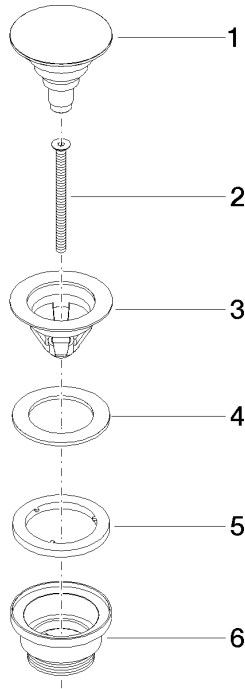

Basin Waste with push fastening 1 1/4" - Brushed Champagne (22kt Gold)

IMO

10 125 970

Fits: IMO, LULU, MADISON, MEM, TARA,
CL.1, LISSÉ, VAIA, META, CYO

	Brushed Champagne (22kt Gold)	10 125 970-46
	Chrome	10 125 970-00
	Brushed Platinum	10 125 970-06
	Platinum	10 125 970-08
	Durabross (23kt Gold)	10 125 970-09
	Dark Chrome	10 125 970-19
	Light Gold	10 125 970-26
	Brushed Light Gold	10 125 970-27
	Brushed Durabross (23kt Gold)	10 125 970-28
	Matte Black	10 125 970-33
	Platinum / Brushed Platinum	10 125 970-36
	Durabross / Brushed Durabross (23kt Gold)	10 125 970-38
	Brushed Bronze	10 125 970-42
	Champagne (22kt Gold)	10 125 970-47
	Brushed Chrome	10 125 970-93
	Brushed Dark Platinum	10 125 970-99

Basin Waste with push fastening 1 1/4" - Brushed Champagne (22kt Gold)

IMO

10 125 970

Only suitable for basins with an overflow.

10 125 970

mm [inches]

10 125 970

Parts for other finishes can be found here: [Chrome](#)

Spare parts list

No.	Item Number	Name	Quantity used	Delivery time
1	04 31 20 096 00-46	plug	1	-
Spare part can no longer be ordered, please order the replacement item				
2	09 30 30 179 90	screw	1	2
3	09 11 01 038-46	cup	1	60
4	09 14 05 061 90	seal	1	2
5	09 14 03 153 90	seal	1	2
6	09 11 10 156-46	connection	1	60