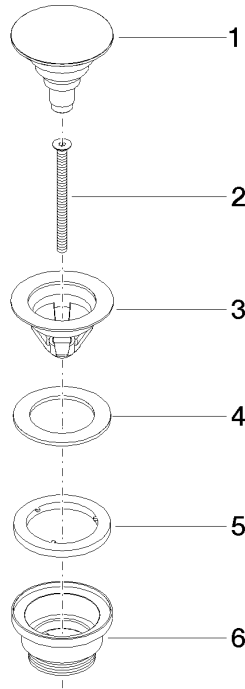

Basin Waste with push fastening 1 1/4" - Champagne (22kt Gold)

IMO

10 125 970

Fits: IMO, LULU, MADISON, MEM, TARA,
CL.1, LISSÉ, VAIA, META, CYO

	Champagne (22kt Gold)	10 125 970-47
	Chrome	10 125 970-00
	Brushed Platinum	10 125 970-06
	Platinum	10 125 970-08
	Durabrand (23kt Gold)	10 125 970-09
	Dark Chrome	10 125 970-19
	Light Gold	10 125 970-26
	Brushed Light Gold	10 125 970-27
	Brushed Durabrand (23kt Gold)	10 125 970-28
	Matte Black	10 125 970-33
	Platinum / Brushed Platinum	10 125 970-36
	Durabrand / Brushed Durabrand (23kt Gold)	10 125 970-38
	Brushed Bronze	10 125 970-42
	Brushed Champagne (22kt Gold)	10 125 970-46
	Brushed Chrome	10 125 970-93
	Brushed Dark Platinum	10 125 970-99

Basin Waste with push fastening 1 1/4" - Champagne (22kt Gold)

IMO

10 125 970

Only suitable for basins with an overflow.

10 125 970

mm [inches]

10 125 970

Parts for other finishes can be found here: [Chrome](#)

Spare parts list

No.	Item Number	Name	Quantity used	Delivery time
1	04 31 20 096 00-47	plug	1	-
Spare part can no longer be ordered, please order the replacement item				
2	09 30 30 179 90	screw	1	2
3	09 11 01 038-47	cup	1	60
4	09 14 05 061 90	seal	1	2
5	09 14 03 153 90	seal	1	2
6	09 11 10 156-47	connection	1	60