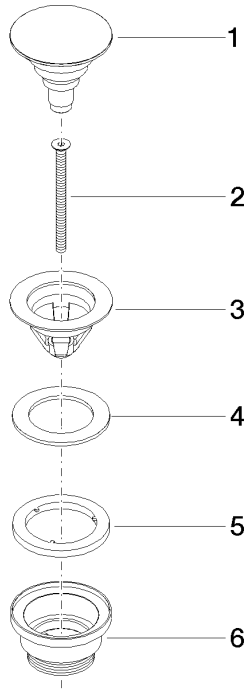

Basin Waste with push fastening 1 1/4" - Brushed Chrome

IMO

10 125 970

Fits: IMO, LULU, MADISON, MEM, TARA,
CL.1, LISSÉ, VAIA, META, CYO

	Brushed Chrome	10 125 970-93
	Chrome	10 125 970-00
	Brushed Platinum	10 125 970-06
	Platinum	10 125 970-08
	Durabress (23kt Gold)	10 125 970-09
	Dark Chrome	10 125 970-19
	Light Gold	10 125 970-26
	Brushed Light Gold	10 125 970-27
	Brushed Durabress (23kt Gold)	10 125 970-28
	Matte Black	10 125 970-33
	Platinum / Brushed Platinum	10 125 970-36
	Durabress / Brushed Durabress (23kt Gold)	10 125 970-38
	Brushed Bronze	10 125 970-42
	Brushed Champagne (22kt Gold)	10 125 970-46
	Champagne (22kt Gold)	10 125 970-47
	Brushed Dark Platinum	10 125 970-99

Basin Waste with push fastening 1 1/4" - Brushed Chrome

IMO

10 125 970

Only suitable for basins with an overflow.

10 125 970

mm [inches]

10 125 970

Parts for other finishes can be found here: [Chrome](#)

Spare parts list

No.	Item Number	Name	Quantity used	Delivery time
1	04 31 20 096 00-93	plug	1	-
Spare part can no longer be ordered, please order the replacement item				
2	09 30 30 179 90	screw	1	2
3	09 11 01 038-93	cup	1	20
4	09 14 05 061 90	seal	1	2
5	09 14 03 153 90	seal	1	2
6	09 11 10 156-93	connection	1	20