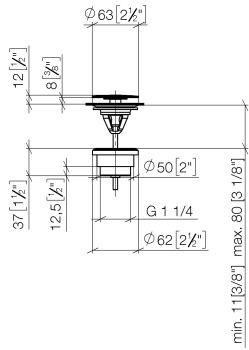

Basin Waste without press-closing 1 1/4" - Matte Black

IMO

10 126 970

Fits: IMO, LULU, MADISON, MEM, TARA,
CL.1, LISSÉ, VAIA, META, CYO

	Matte Black	10 126 970-33
	Chrome	10 126 970-00
	Brushed Platinum	10 126 970-06
	Platinum	10 126 970-08
	Durabross (23kt Gold)	10 126 970-09
	Dark Chrome	10 126 970-19
	Light Gold	10 126 970-26
	Brushed Light Gold	10 126 970-27
	Brushed Durabross (23kt Gold)	10 126 970-28
	Brushed Bronze	10 126 970-42
	Brushed Champagne (22kt Gold)	10 126 970-46
	Champagne (22kt Gold)	10 126 970-47
	Brushed Chrome	10 126 970-93
	Brushed Dark Platinum	10 126 970-99

Basin Waste without press-closing 1 1/4" - Matte Black

IMO

10 126 970

Only suitable for sinks without an overflow.

10 126 970

mm [inches]

10 126 970

Parts for other finishes can be found here: [Chrome](#)

Spare parts list

No.	Item Number	Name	Quantity used	Delivery time
1	09 31 20 097-33	plug	1	30
2	09 30 30 179 90	screw	1	2
3	09 11 01 038-33	cup	1	30
4	09 14 05 061 90	seal	1	2
5	09 14 03 153 90	seal	1	2
6	09 11 10 156-33	connection	1	60