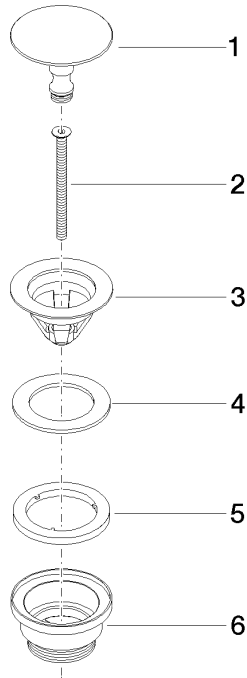

Basin Waste without press-closing 1 1/4" - Matte Black

IMO

10 126 970

Fits: IMO, LULU, MADISON, MEM, TARA,
CL.1, LISSÉ, VAIA, META, CYO

	Matte Black	10 126 970-33
	Chrome	10 126 970-00
	Brushed Platinum	10 126 970-06
	Platinum	10 126 970-08
	Durabross (23kt Gold)	10 126 970-09
	Dark Chrome	10 126 970-19
	Light Gold	10 126 970-26
	Brushed Light Gold	10 126 970-27
	Brushed Durabross (23kt Gold)	10 126 970-28
	Brushed Bronze	10 126 970-42
	Brushed Champagne (22kt Gold)	10 126 970-46
	Champagne (22kt Gold)	10 126 970-47
	Brushed Chrome	10 126 970-93
	Brushed Dark Platinum	10 126 970-99

Basin Waste without press-closing 1 1/4" - Matte Black

IMO

10 126 970

Only suitable for sinks without an overflow.

10 126 970

mm [inches]

10 126 970

Parts for other finishes can be found here: [Chrome](#)

Spare parts list

No.	Item Number	Name	Quantity used	Delivery time
1	09 31 20 097-33	plug	1	30
2	09 30 30 179 90	screw	1	2
3	09 11 01 038-33	cup	1	30
4	09 14 05 061 90	seal	1	2
5	09 14 03 153 90	seal	1	2
6	09 11 10 156-33	connection	1	60