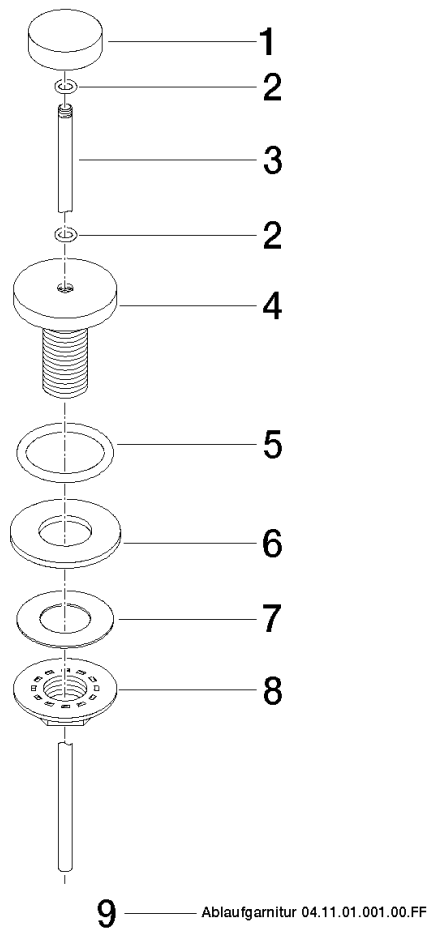

Basin Waste with knob for deck mounting 1 1/4" - Chrome

IMO

10 200 970

Fits: IMO, LULU, MADISON, MEM, TARA,
CL.1, LISSÉ, VAIA, META, CYO

	Chrome	10 200 970-00
	Brushed Platinum	10 200 970-06
	Platinum	10 200 970-08
	Durabress (23kt Gold)	10 200 970-09
	Dark Chrome	10 200 970-19
	Light Gold	10 200 970-26
	Brushed Light Gold	10 200 970-27
	Brushed Durabress (23kt Gold)	10 200 970-28
	Matte Black	10 200 970-33
	Brushed Bronze	10 200 970-42
	Brushed Champagne (22kt Gold)	10 200 970-46
	Champagne (22kt Gold)	10 200 970-47
	Brushed Chrome	10 200 970-93
	Brushed Dark Platinum	10 200 970-99

Basin Waste with knob for deck mounting 1 1/4" - Chrome

IMO

10 200 970

Only suitable for basins with an overflow.

10 200 970

10 200 970

Spare parts list

No.	Item Number	Name	Quantity used	Delivery time
1	09 21 33 001-00	handle	1	10
2	09 14 10 007 90	seal	2	2
3	09 31 09 004-00	pull-rod	1	10
4	09 18 40 022-00	sleeve	1	10
5	09 14 10 095 90	seal	1	2
6	09 14 05 012 90	seal	1	2
7	09 14 40 001 90	seal	1	60
8	09 23 10 010 90	nut	1	2
9	90 11 01 001 00-00	pop-up waste	1	10