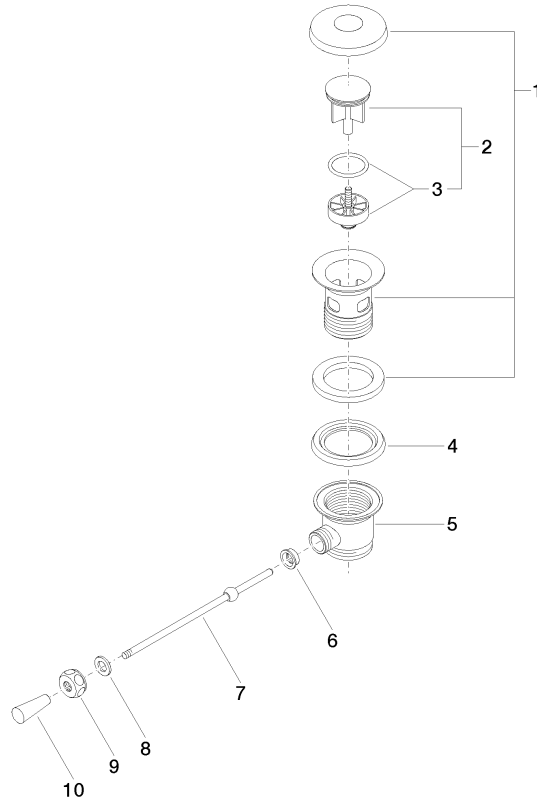

10 300 970

- length of knee lever 185 mm
- Only suitable for basins with an overflow.

Fits: IMO, LULU, MADISON, MEM, TARA,
CL.1, LISSÉ, VAIA, META, CYO

	Platinum	10 300 970-08
	Chrome	10 300 970-00
	Brushed Platinum	10 300 970-06
	Durabress (23kt Gold)	10 300 970-09
	Dark Chrome	10 300 970-19
	Light Gold	10 300 970-26
	Brushed Light Gold	10 300 970-27
	Brushed Durabress (23kt Gold)	10 300 970-28
	Matte Black	10 300 970-33
	Brushed Bronze	10 300 970-42
	Brushed Champagne (22kt Gold)	10 300 970-46
	Champagne (22kt Gold)	10 300 970-47
	Brushed Chrome	10 300 970-93
	Brushed Dark Platinum	10 300 970-99

10 300 970

Parts for other finishes can be found here: [Chrome](#)

Spare parts list

No.	Item Number	Name	Quantity used	Delivery time
1	90 11 01 026 00-08	cup	1	40
2	04 31 20 016 00-08	plug	1	40
3	04 28 10 026 00 90	accessories	1	2
4	09 14 03 025 90	seal	1	2
5	09 11 01 023-08	cup	1	40
6	09 14 05 040 90	seal	1	2
7	09 31 09 055-08	pull-rod	1	60
8	09 30 11 049 90	disc	1	2
9	09 23 30 003-08	nut	1	60
10	09 20 01 040-08	handle	1	60